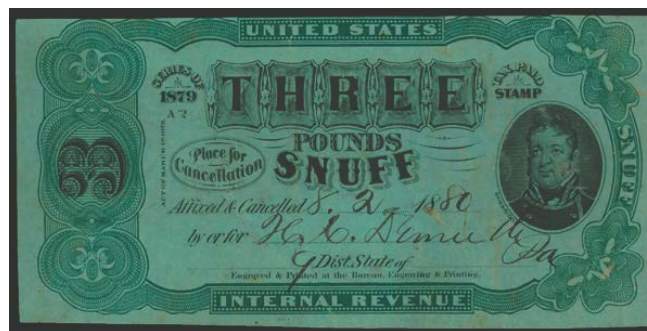

Sale 5327, Lot 9755, Item No. 984648

O

Series of 1879, 3 lb (Springer TE138); small tear, creases and other faults, Good.

Suggested Bid $75