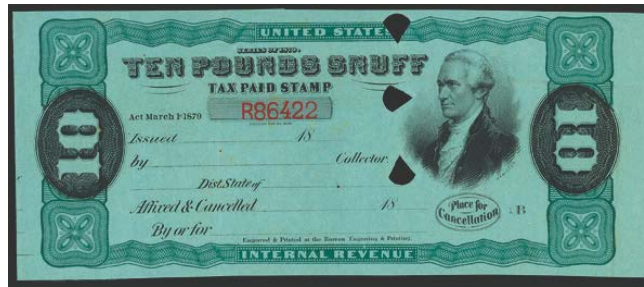

Sale 5327, Lot 9750, Item No. 984643

O

Series of 1879, 10 lb (Springer TE125), left receipt portion folded in tact, punched, clean and fresh; minimal creasing, Very Good to Fine.

Suggested Bid $150