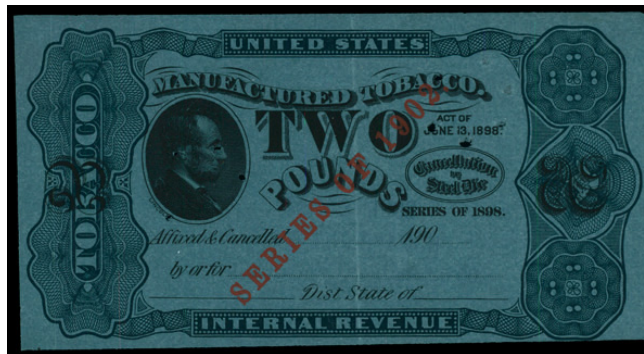

Sale 5327, Lot 9545, Item No. 990704

O

1902 Provisionals, 2 lb (Springer TF253); creased and other minor imperfections, generally Very Good.

Suggested Bid $150