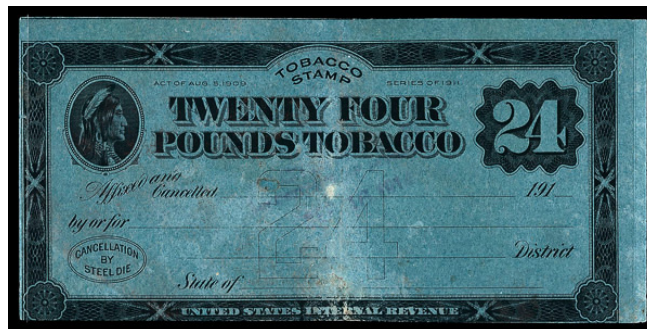

Series of 1911