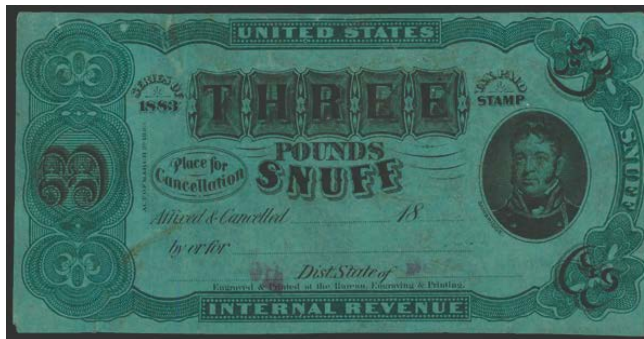

Sale 5327, Lot 9780, Item No. 984676

O

Series of 1883, Blue Watermarked Paper, 3 lb (Springer TE170C); creases, pinholes and other imperfections, Fair.

Suggested Bid $200