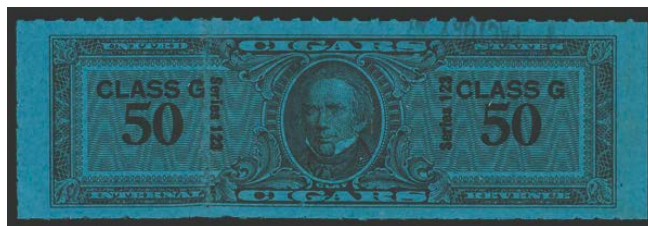

# Cigar Stamps Class G – Series 123 1953

Thirteen cigars

Twenty-five cigars  
Imperforate

One hundred cigars

TC30

**Sale 5327, Lot 9320, Item No. 980639**

**1953, Series 123, Class G, 50 (Springer TC2498a)**, very nice centering; repaired, otherwise Very Good to Fine.