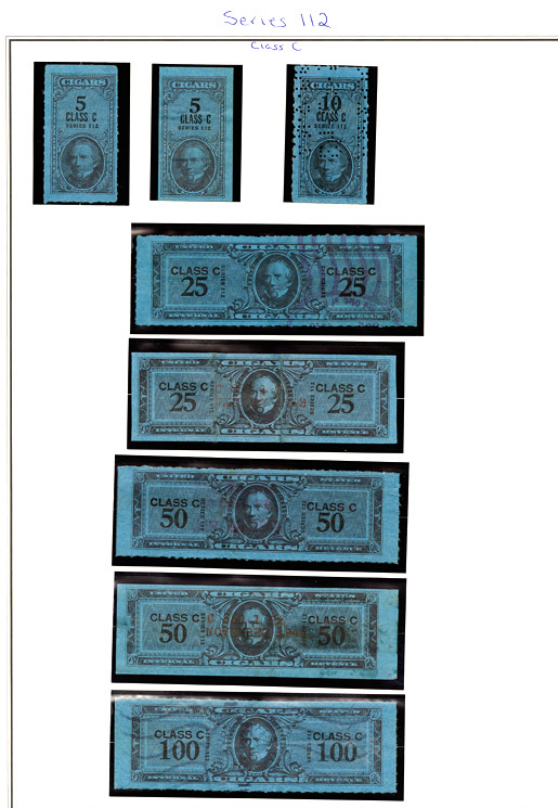

---

**Sale 5327, Lot 9273, Item No. 980591**

**O**

**1942, Series 112, Class C (New Type), 5, 10, 25, 50, 100 (Springer TC891a-TC895a), all listed entries of the set included; as mounted; repairs, creases and other faults, Fair.**