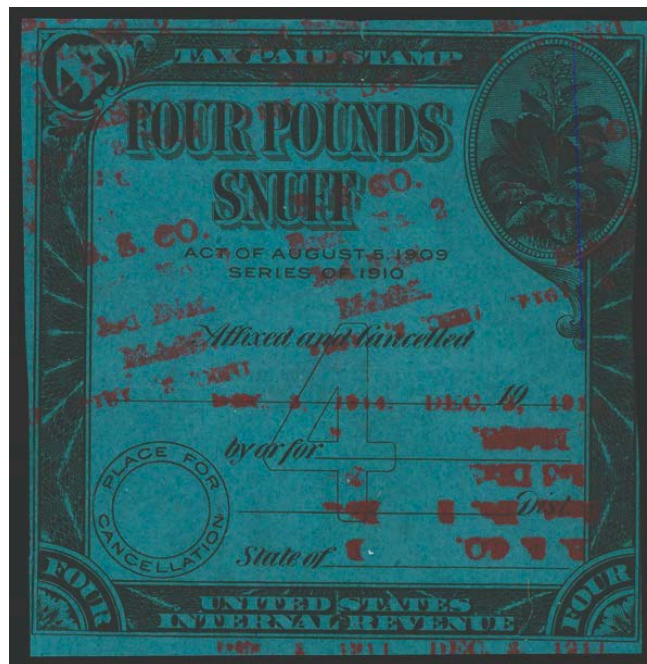

Sale 5327, Lot 9823, Item No. 984716

O

Series of 1910, 4 lb (Springer TE322); minor creasing, very small tears, right margin