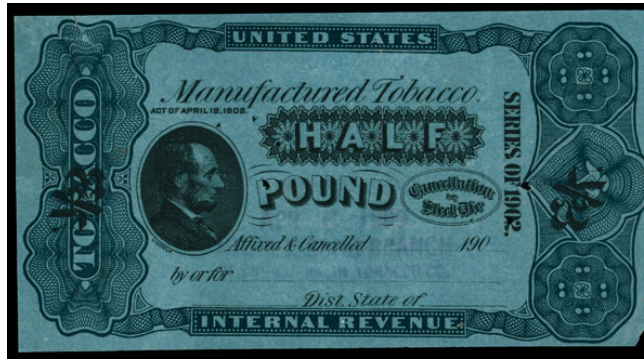

Suggested Bid \$20

Series of 1902 A

GS531 1103

Copyright © 2003 by Mystic Stamp Company

**Sale 5327, Lot 9550, Item No. 990715**

○

**Series of 1902, bright blue paper, 1/2 lb (Springer TF260D);** creasing, small tear of bottom right corner, and other minor imperfections, Very Good to Fine.