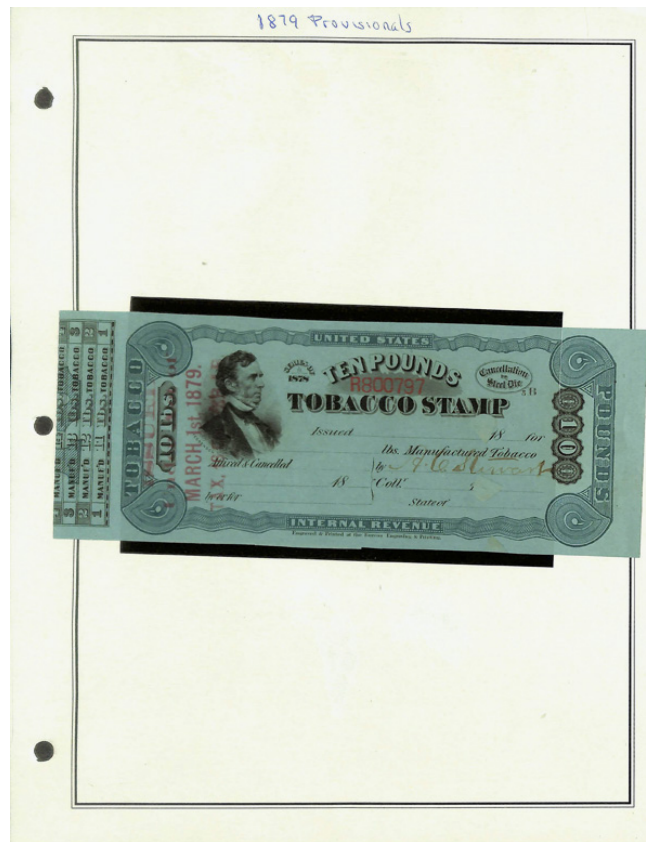

Sale 5327, Lot 9498, Item No. 990657

O

1879 Provisionals, Green Watermarked Paper, 10 lb (Springer TF147B), receipt portion folded behind; as mounted, fresh and clean, Very Good to Fine. Suggested Bid $60