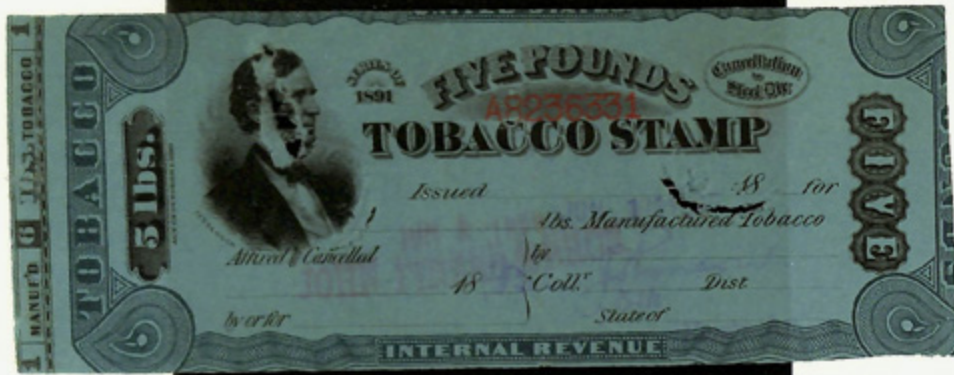

Series of 1891 A

**Sale 5327, Lot 9527, Item No. 990696**

**O**

**Series of 1891, Dark Blue Watermarked Paper, 1/2 lb, 5 lb, 10 lb, 20 lb (Springer TF203C//TF211C), includes TF203C, TF209C, TF210C & TF211C; as mounted; repairs, creases, tears and other flaws, Fair.  
Suggested Bid \$75**