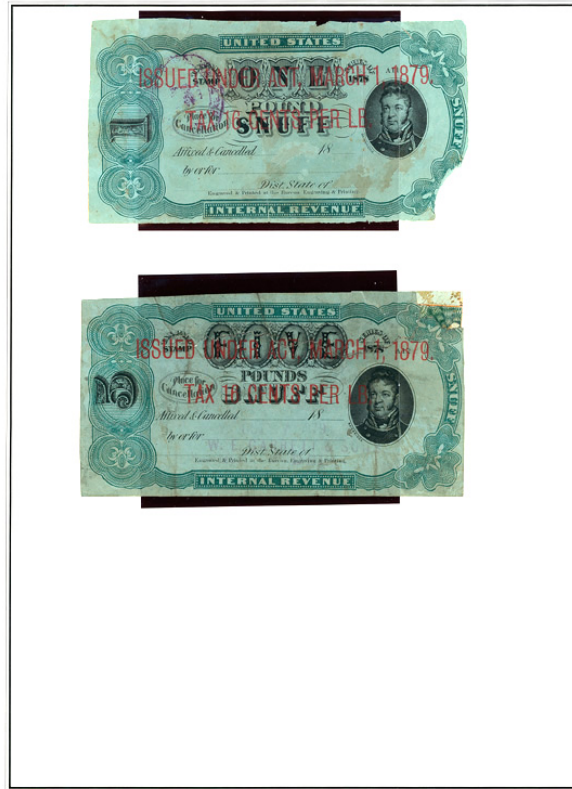

1879 Provisionals

Sale 5327, Lot 9746, Item No. 984641

1879 Provisionals, Green & Black, 1 lb, 5 lb (Springer TE117, TE120); repairs, tears and other flaws, Fair.
Suggested Bid $75