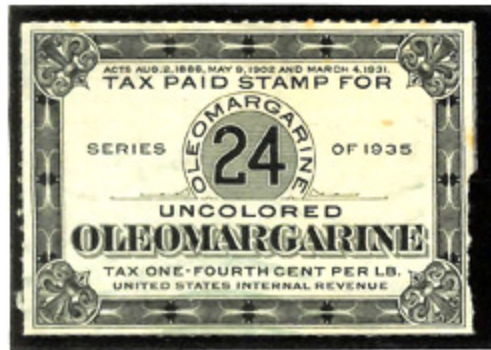

Series of 1935