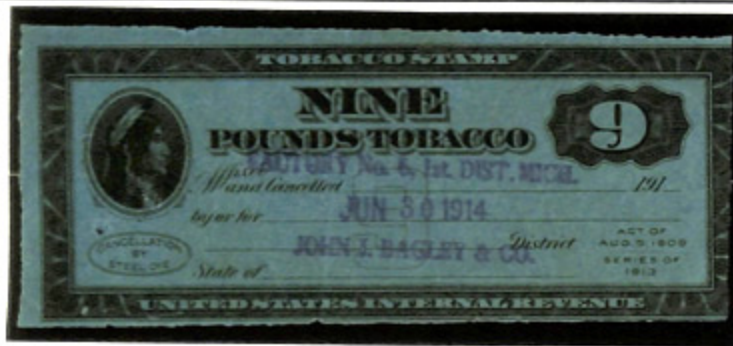

Series of 1913