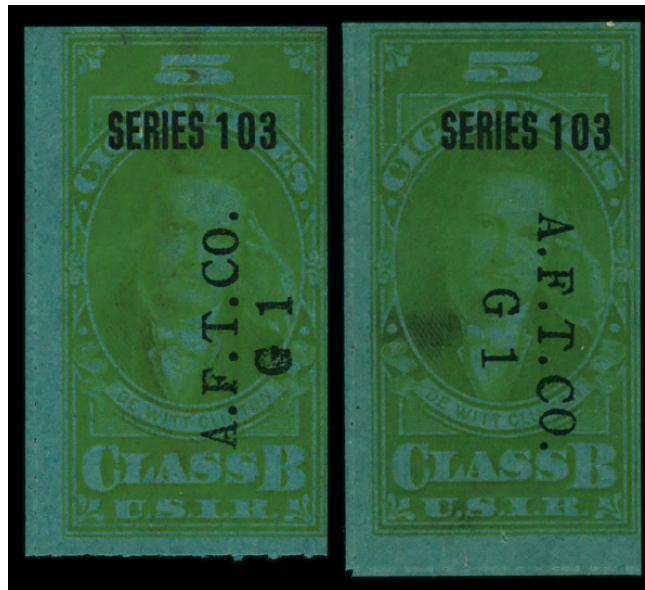

Sale 5327, Lot 9065, Item No. 980423

O

Class B Cigarettes, 1933, Series 103, 5 (Springer TB76b-TB76c), includes TB76b & TB76c; clipped roulettes as usual, Fine.

Suggested Bid $15