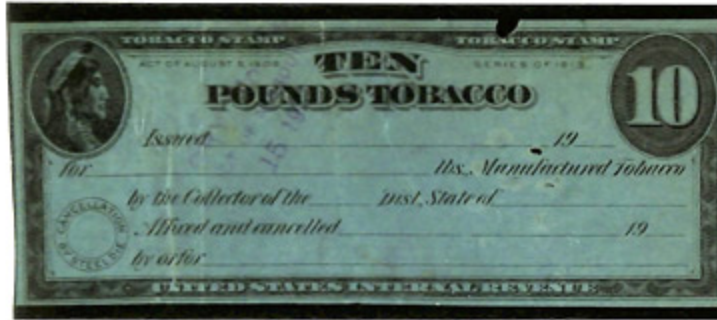

Series of 1913