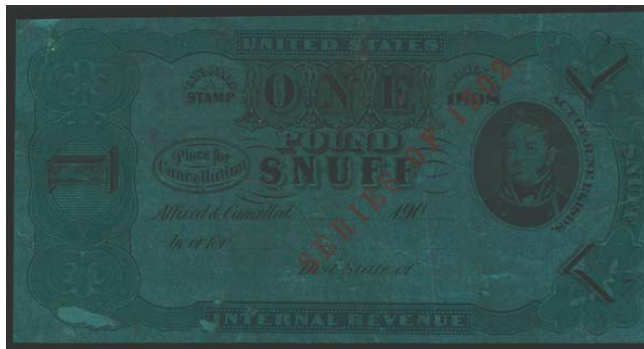

Sale 5327, Lot 9808, Item No. 984703

O

1902 Provisionals, 1 lb (Springer TE265); creases, tears, thin spots and other imperfections, Fair.

Suggested Bid $50