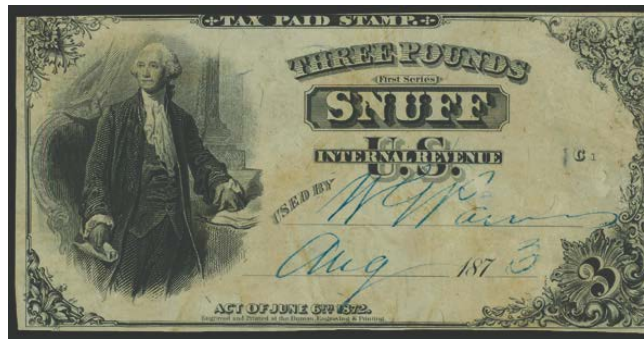

Sale 5327, Lot 9711, Item No. 984604

O

1872, First Series, 3 lb (Springer TE37); creases, margins cut into design, and other imperfections, Good.

Suggested Bid $75