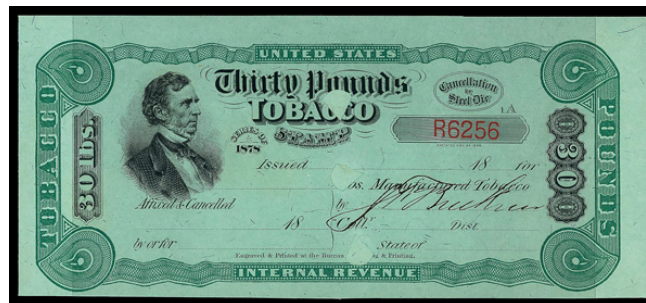

Sale 5327, Lot 9490, Item No. 990645

O

Series of 1878, Green Silk Paper, 30 lb (Springer TF137A), receipt section folded behind, punched, clean example, Very Good to Fine.

Suggested Bid $200