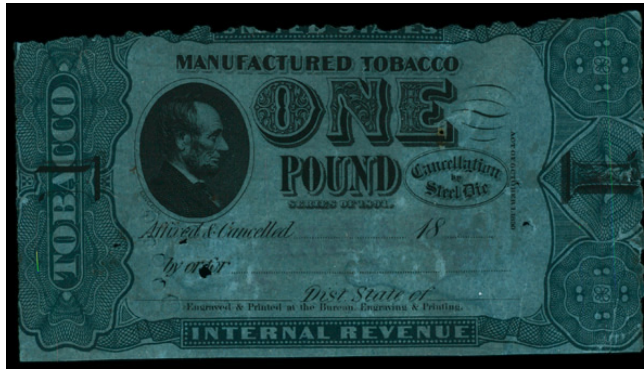

Series of 1891

Sale 5327, Lot 9528, Item No. 990685

O

Series of 1891, Light Blue Watermarked Paper, 1 lb (Springer TF204A); creases, tears, thin spot and other faults, Good.

Suggested Bid \$100

Sale 5327, Lot 9529, Item No. 990691