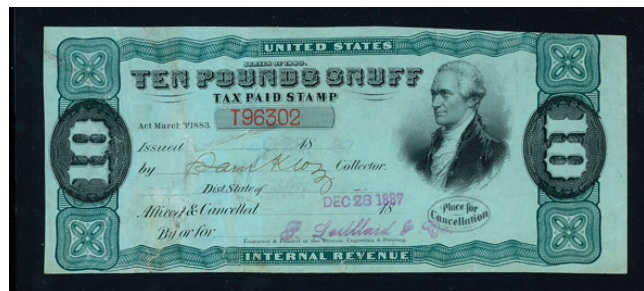

Sale 5327, Lot 9782, Item No. 984663

O

Series of 1883, Greenish Watermarked Paper, 10 lb (Springer TE173A); repair, creases and other flaws, Fair.

Suggested Bid $75