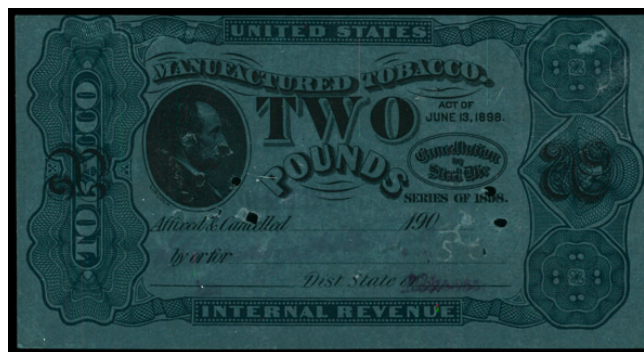

Sale 5327, Lot 9543, Item No. 990701

O

Series of 1898, 2 lb (Springer TF244); creases, tears and other faults, Good.

Suggested Bid $60