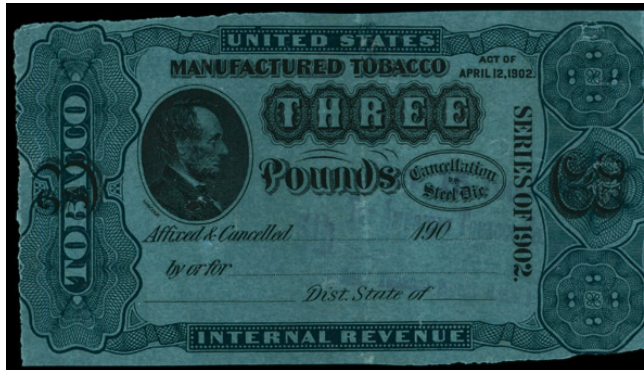

Sale 5327, Lot 9554, Item No. 990709

O

Series of 1902, Blue Paper, 3 lb (Springer TF263A); repair, image is askew, other faults, Fair.

Suggested Bid $60