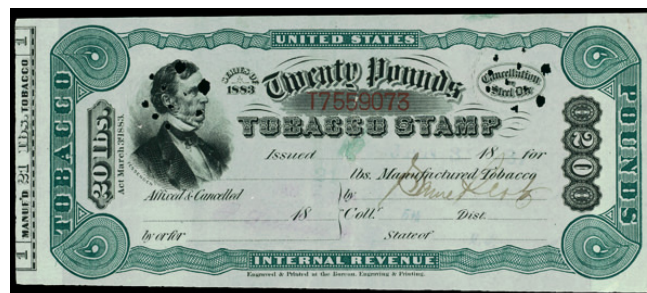

Series of 1883 c