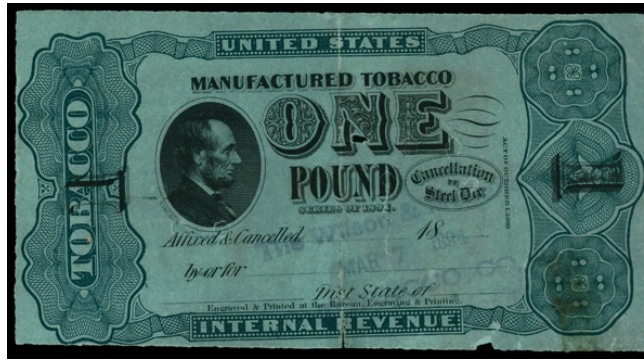

Sale 5327, Lot 9528, Item No. 990685

O

Series of 1891, Light Blue Watermarked Paper, 1 lb (Springer TF204A); creases, tears, thin spot and other faults, Good.

Suggested Bid $100