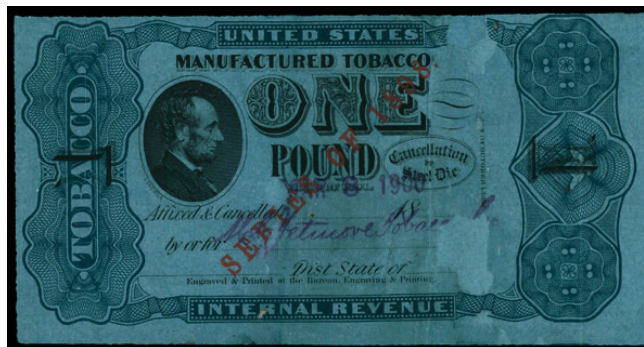

Sale 5327, Lot 9538, Item No. 990697

O

1898 Provisionals, Dark Blue Paper, 1 lb (Springer TF217D); repair, creases, thin spots and other faults, Fair.
Suggested Bid $100