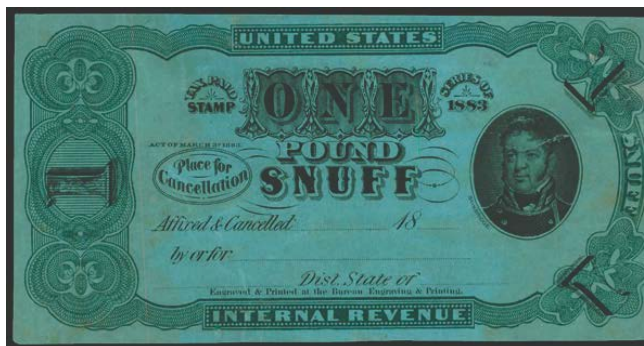

Sale 5327, Lot 9776, Item No. 984674

O

Series of 1883, Blue Watermarked Paper, 1 lb (Springer TE168C); repair, creases and other imperfections, Fair.

Suggested Bid $50