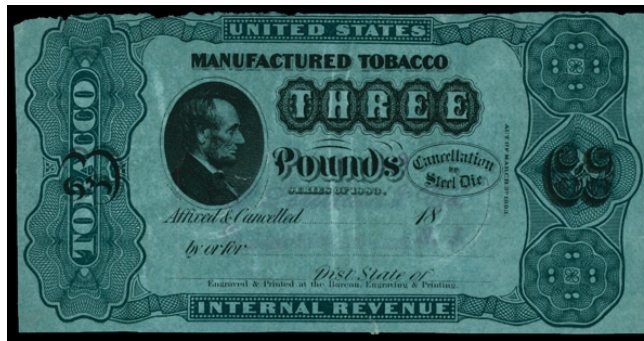

Sale 5327, Lot 9517, Item No. 990678

O

Series of 1883, Blue Watermarked Paper, 3 lb (Springer TF180C); creases, tears and other flaws, Good.

Suggested Bid $100