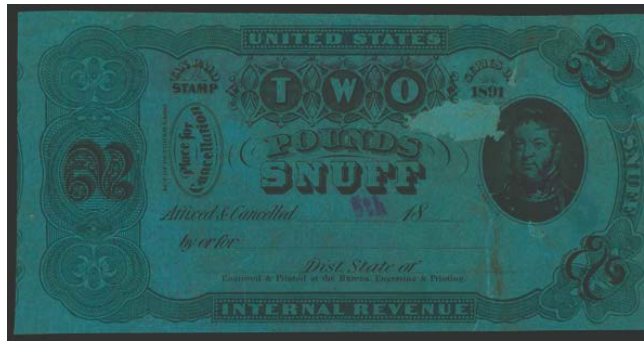

Sale 5327, Lot 9800, Item No. 984692

O

1898 Provisionals, Blue Watermarked Paper, 2 lb (Springer TE222C); creases, thin spots and other imperfections, Fair.

Suggested Bid $150