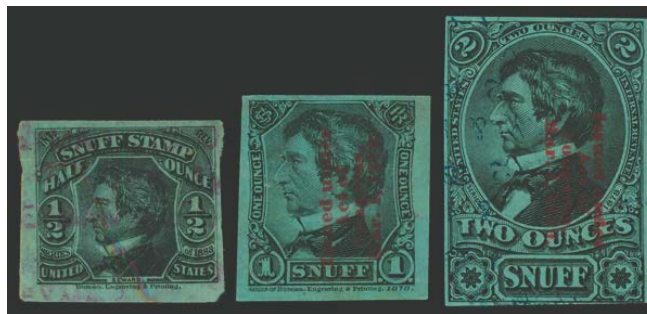

Sale 5327, Lot 9742, Item No. 984635

O

1879 Provisionals, Green Watermarked Paper, 1/2 oz, 1 oz, 2 oz (Springer TE109-TE111); tear, creases and other flaws, Good.
Suggested Bid $100