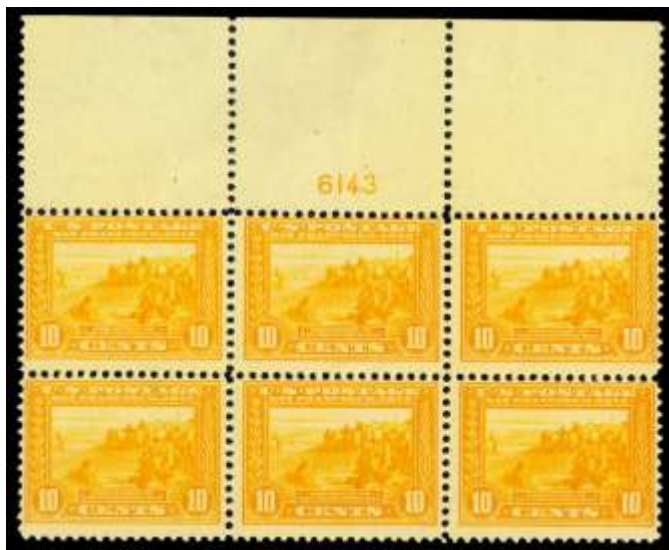

2241

2241 ★★田 1913, 10¢ orange yellow Panama-Pacific (400), top plate block of 6, o.g., never hinged, an unbelievable top featuring an enormously wide top selvage; this extraordinary plate block is in immaculate condition both front and back, as it has gleaming bright color, and the gum is in perfect condition - without a single gum skip or gum bend; a pretty plate block with qualities rarely seen on this issue; small gum disturbances and light margin crease, mentioned strictly for accuracy and which in no way detracts from this item's scarcity, Fine. Scott $3,850. Estimate $2,000 - 3,000

2242 ★★田 1914, 1¢ Panama-Pacific, perf 10 (401), top plate block of 6, o.g., never hinged, impeccably fresh and choice top quality example of this difficult plate block; an exquisite FULL WIDE top with prooflike color printed on clean white paper; without a doubt, this is one of the finest examples of this elusive plate block we have ever offered, deserving placement in the finest collection, Fine to Very Fine; 2014 P.S.E. certificate & 1981 P.F. certificate. Scott $650. Estimate $500 - 750

2243 ★★田 1915, 5¢ Panama-Pacific, perf 10 (403), bottom plate block of 6, o.g., never hinged, GORGEOUS example with dynamite color - the deep blue shade; a pristine multiple in a spectacular state of preservation, very scarce in this condition, Very Fine; 2014 P.S.E. certificate. Scott $6,750. Estimate $4,000 - 6,000