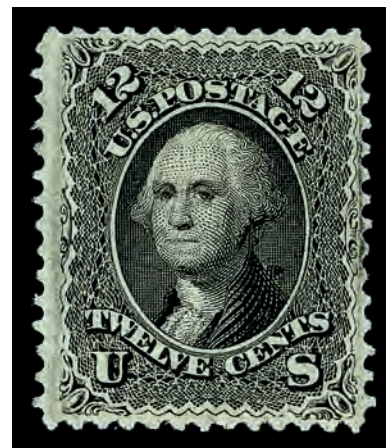

298 ○

1867, 10¢ yellow green, F. grill, very thin paper (Scott 96 var.), clean impression in strikingly rich color, sound with superior centering and black cork cancel, Extremely Fine, with 1993 P.F. and 2010 P.S.E. certificates, the latter graded XF 90. SMQ **XF 90**; $650 for normal. Scott $300. Estimate $500 - 750

299 ★

1867, 12¢ black, F. grill (Scott 97), o.g., lightly hinged, with crisp detail in cool color, bright and sound, Very Fine, with 2003 P.F. certificate. Scott $3,000. Estimate $2,000 - 3,000

299