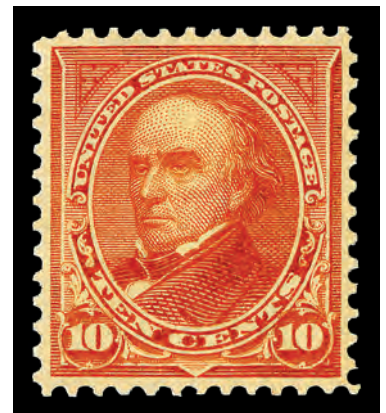

678 ○

1898, 10¢ orange brown, type II (Scott 283), Post Office fresh with glowing color and mathematical centering, sound and lightly cancelled, Extremely Fine to Superb, *one of just four stamps so graded, with three higher, in PSE's Population Report*, with 2009 P.S.E. certificate graded XF-SUP 95. SMQ **XF-SUP 95**; $300. Scott Stamp Values $250. Estimate $250 - 350

679 ★★

1898, 10¢ orange brown, type II, vertical watermark (Scott 283a), o.g., never hinged, Post Office fresh with vivacious color and exceptional centering; a pretty stamp, Extremely Fine, with 2013 P.F. certificate graded XF 90 (as part imprint single, selvaige since removed). SMQ **XF 90**; $1,550. Scott $775. Estimate $1,000 - 1,500

679