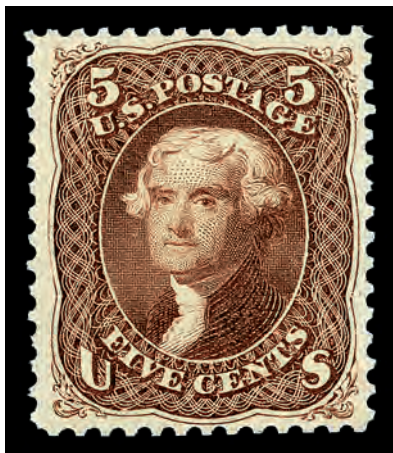

Estimate \$8,000 - 12,000

THE TERENCE A. CORRIGAN
CLASSIC UNITED STATES COLLECTION

322

322 ★

1861-66 (1875 Re-issue), 5¢ brown (Scott 105), o.g., very lightly hinged, pristine with rich color and crisp detail, sound and well centered, Very Fine, *only 672 sold*, with 2004 P.F. certificate. Scott \$2,500.
Estimate \$2,000 - 2,500