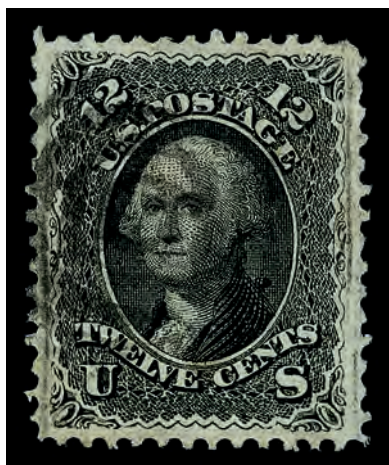

302

302 ○

1867, 12¢ black, F. grill (Scott 97), a beauty with immense color depth and razor-sharp lines, sound with exceptional centering and an unobtrusive black target cancel, Extremely Fine, with 2003 P.S.E. certificate graded XF 90. SMQ **XF 90**; $800. Scott $260.
Estimate $600 - 800

303 ★

1867, 15¢ black, F. grill (Scott 98), o.g., lightly hinged, pristine with bold color and crisp detail, centered just to bottom, nearly Very Fine, with 1995 and 2006 P.F. certificates. Scott $4,250. Estimate $2,000 - 3,000

304 ○

1867, 15¢ black, F. grill, very thin paper (Scott 98 var.), a striking stamp with bold color, clean impression, and wonderfully balanced margins; black target cancel unobtrusive, Extremely Fine, with 2016 P.S.E. certificate. Scott $475.
Estimate $600 - 800

305 ○

1867, 15¢ black, F. grill, very thin paper (Scott 98 var.), a handsome stamp with regal color and clarity, nicely centered on fresh paper with blue cancels, Very Fine, with 2011 P.F. certificate. Scott $495.
Estimate $300 - 400