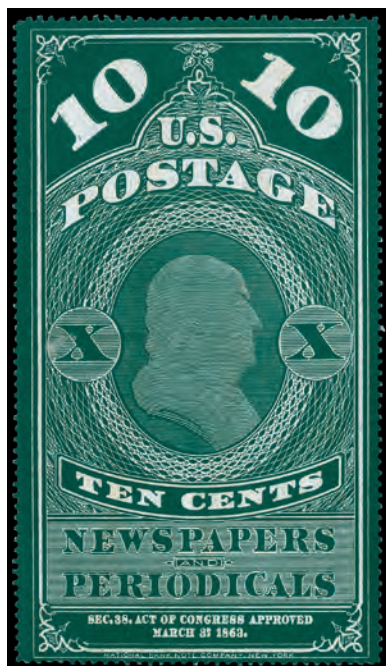

903 ○

Newspaper, 1865, 5¢ dark blue (Scott PR1), boldly colored with blue "P" brush cancel; adherences, faults, Fine to Very Fine appearance. Scott \$1,750. Estimate \$350 - 500

903

904

904 (★)

Newspaper, 1865, 5¢ light blue (Scott PR1a), without gum as issued, clean and sound with attractive color and clean detail, Very Fine. Scott \$1,350. Estimate \$500 - 750