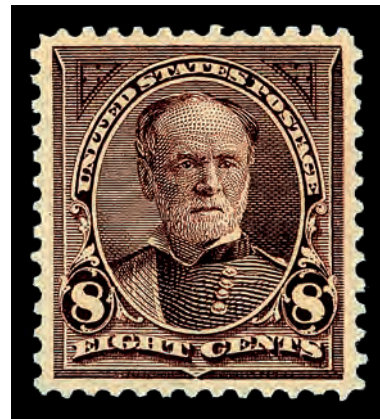

637 ○

1895, 6¢ dull brown, USIR watermark (Scott 271a), face-fresh with exceptional color and centering on like-new paper; corner creases at upper left and lower left, otherwise Extremely Fine, a difficult stamp in any condition, with 2014 P.S.E. certificate. Scott $8,000. Estimate $6,000 - 8,000

638 ★★

1895, 8¢ violet brown, D.L. watermark (Scott 272), o.g., never hinged, crisply printed in solid color, sound and fresh with superior centering, Extremely Fine, with 2019 P.S.A.G. certificate graded XF 90. SMQ XF 90; $525. Scott $210. Estimate $350 - 500

638