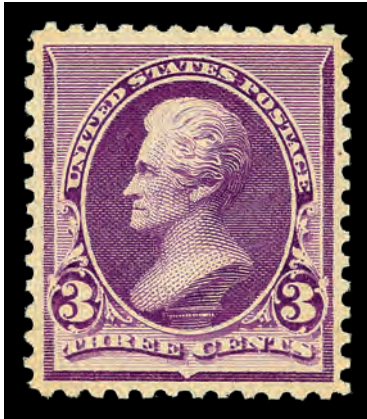

530

531

531 ★★

1890, 2¢ carmine, cap on both “2’s” (Scott 220c), o.g., never hinged, fresh with appealing color and superior centering, caps clearly visible, Very Fine to Extremely Fine, ex Dr. Killien, with 2003 and 2006 P.F. certificates, the latter graded VF-XF 85. SMQ **VF-XF 85**; \$2,750. Scott \$1,800. Estimate \$1,800 - 2,500