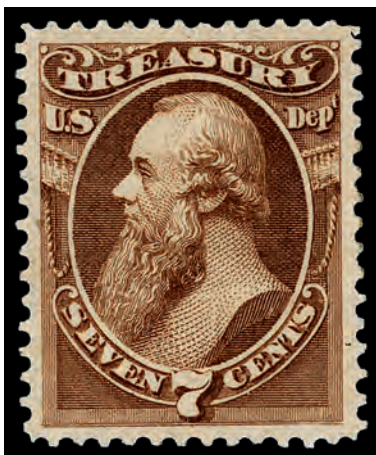

872

873

873 ★ Treasury Dept., 1873, 7¢ brown (Scott O76), o.g., hinged (gum loss), an exquisite gem with proof-like impression in rich color, sound and fresh with exceptional centering, Extremely Fine to Superb, with 1999 P.F. certificate. Scott \$250. Estimate \$350 - 500