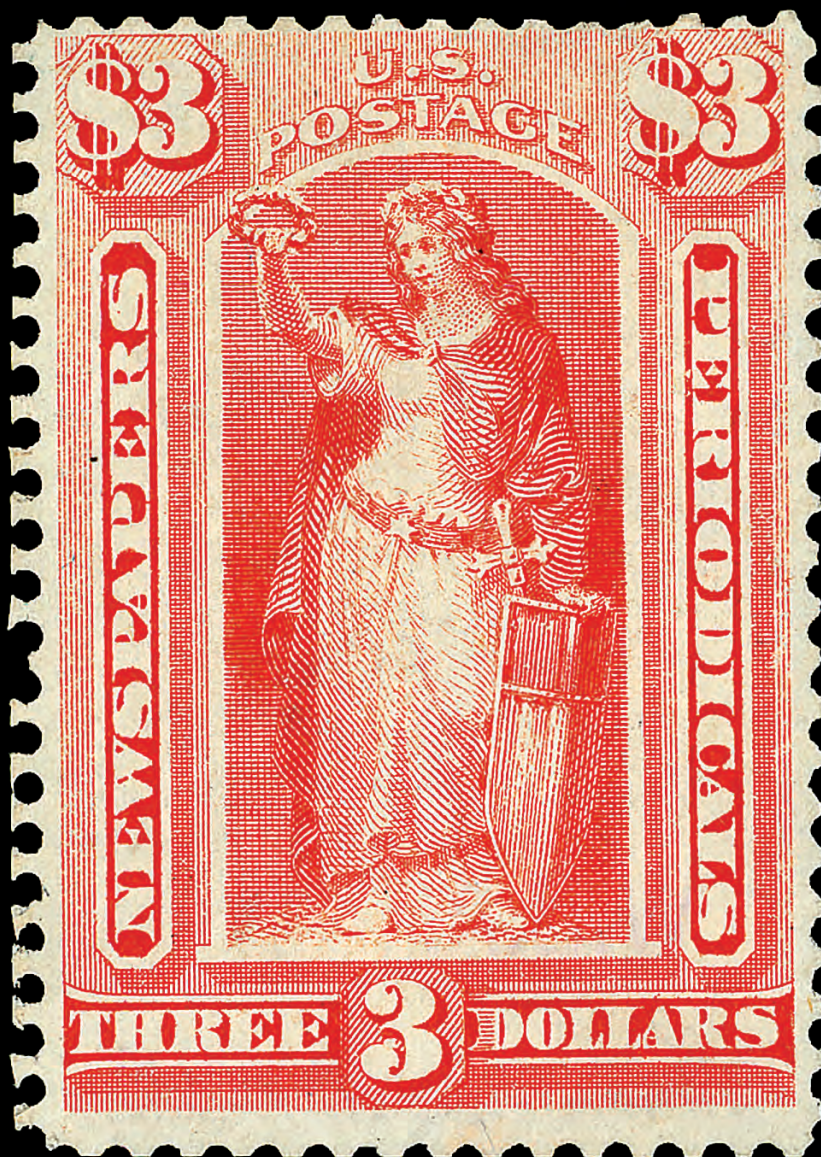

THE TERRENCE A. CORRIGAN
CLASSIC UNITED STATES COLLECTION

970