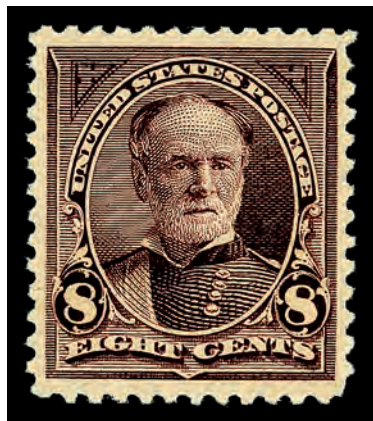

THE TERRENCE A. CORRIGAN
CLASSIC UNITED STATES COLLECTION

607 ○

1894, 5¢ chocolate, unwatermarked (Scott 255), pristine with rich color and clean impression, exquisitely centered and barely cancelled at top, Extremely Fine to Superb, *only two stamps grade thus, with just six higher, in PSE's Population Report*, with 2010 P.S.E. certificate graded XF-SUP 95. SMQ **XF-SUP 95**; $235. Scott Stamp Values $260. Estimate $200 - 300

608 ★★

1894, 6¢ dull brown, unwatermarked (Scott 256), o.g., never hinged, a dapper, well-groomed stamp with alluring color and sharp detail, bright and sound, Very Fine, with 1996 P.F. certificate. Scott $500. Estimate $300 - 400

609 ○

1894, 6¢ dull brown, unwatermarked (Scott 256), a choice jumbo with exceptional color, clarity and eye appeal, lightly cancelled and sound, Extremely Fine to Superb, *one of just three stamps at this grade, a single 98J higher, in PSE's Population Report*, with 2003 P.S.E. certificate graded XF-SUP 95J. SMQ **XF-SUP 95J**; $900. Estimate $800 - 1,200

610 ★★

1894, 8¢ violet brown, unwatermarked (Scott 257), o.g., never hinged, Post Office fresh with crisp detail and exceptional centering; welcome in any collection, Extremely Fine, *only eight stamps grade higher in PSE's Population Report*, with 1994 & 2007 P.F. and 2008 P.S.E. certificates, the last graded XF 90. SMQ **XF 90**; $1,200. Scott $525. Estimate $800 - 1,200

610