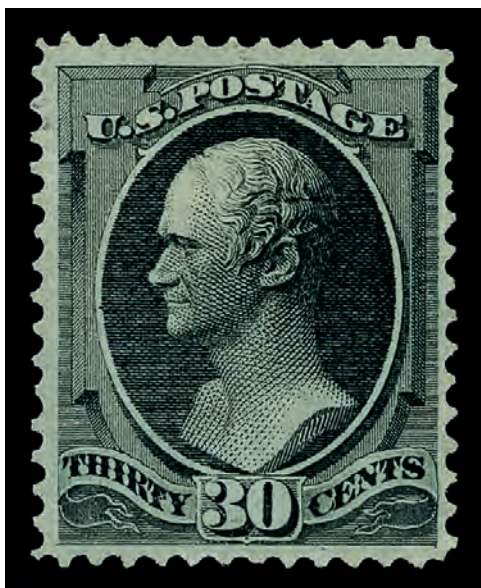

431

431 (★)

1870, 30¢ black, H. grill, N.B.N.C. printing (Scott 143), unused without gum, a very pretty stamp with intense color, clean impression, and solid centering, nearly Very Fine, with 1963, 1988 and 2023 P.F. certificates. Scott $8,000. Estimate $3,500 - 5,000