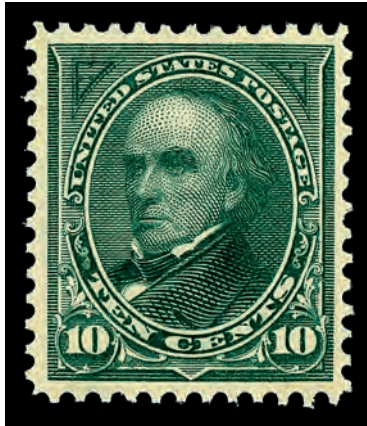

641

641 ★★

1895, 10¢ dark green, D.L. watermark (Scott 273), o.g., never hinged, a spectacular example with bold color, clean lines, and superior centering, Very Fine to Extremely Fine, with 1999 P.F. certificate. Scott $300. Estimate $300 - 400

642 ○

1895, 10¢ dark green, D.L. watermark (Scott 273), incredibly crisp and clean, sound with mathematical centering and black cork cancel, Extremely Fine to Superb, *only eight stamps grade higher in PSE's Population Report*, with 2009 P.S.E. certificate graded XF-SUP95. SMQ **XF-SUP 95**; $225. Scott Stamp Values $250. Estimate $200 - 300

643 ★★

1895, 15¢ dark blue, D.L. watermark (Scott 274), o.g., never hinged, pristine with intense color and proof-like presentation; a handsome, bright stamp, Extremely Fine, with 1985 (for strip of three, this position 3) and 1998 P.F. certificates. Scott $600. Estimate $1,000 - 1,500

644 ○

1895, 15¢ dark blue, D.L. watermark (Scott 274), Post Office fresh with intense color, bold lines, and the faintest of cancels, all in mathematical centering and sound, Extremely Fine to Superb, *only nine stamps grade higher in PSE's Population Report*, with 2002 P.F. and 2009 P.S.E. certificates, the latter graded XF-SUP 95. SMQ **XF-SUP 95**; $500. Scott Stamp Values $425. Estimate $400 - 600