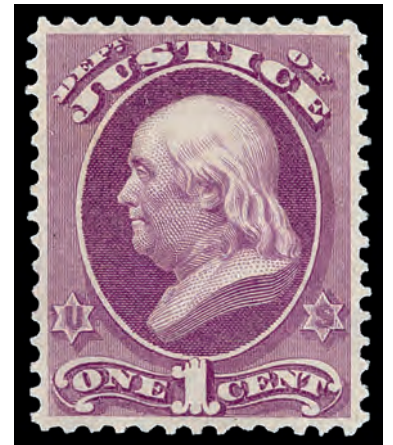

827

827 ★

Interior Dept., 1873, 90¢ vermilion (Scott O24), o.g., hinged, a beauty with radiant color and clean impression, sound and fresh with outstanding centering. Extremely Fine, with 1999 P.S.E. certificate. Scott \$325. Estimate \$200 - 300