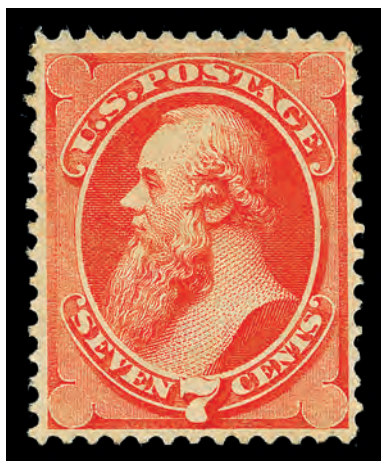

443

443 ★

1871, 7¢ vermilion, without grill, N.B.N.C. printing (Scott 149), o.g., hinged, neatly centered in bold, rich color; light toning at top noted for accuracy, otherwise Very Fine, with 1993 P.S.E. certificate. Scott $900. Estimate $400 - 600

444 ○

1871, 7¢ vermilion, without grill, N.B.N.C. printing (Scott 149), a striking stamp with rich, unblemished color, crisp and sound with face-free cork cancel, Extremely Fine to Superb, with 2019 P.S.A.G. certificate graded XF-SUP 95. SMQ **XF-SUP 95**; $550. Scott Stamp Values $675. Estimate $500 - 750

445 ★

1870, 10¢ brown, without grill, N.B.N.C. printing (Scott 150), o.g., very lightly hinged, a striking example with robust color and clean detail, all in superior centering on like-new paper, Extremely Fine, with 1997 and 2006 P.F. certificates. Scott $2,000. Estimate $2,500 - 3,500

446 ○

1870, 10¢ brown, without grill, N.B.N.C. printing (Scott 150), stellar example with refined color and clean impress, bright with faint cork cancel, Extremely Fine, with 2009 P.S.E. certificate graded XF 90. SMQ **XF 90**; $110. Scott $35. Estimate $75 - 100