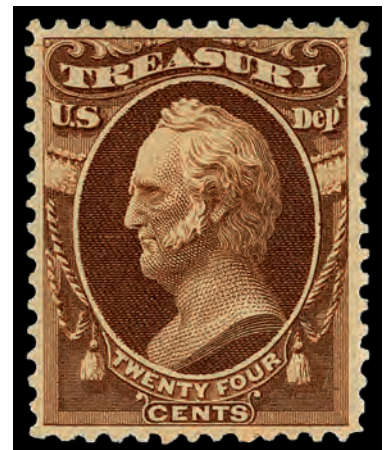

877

877 ★

Treasury Dept., 1873, 24¢ brown (Scott O80), o.g., hinged, Post Office fresh with deep, solid color and strong lines, sound and well centered, Very Fine, with 2002 P.S.E. certificate. Scott $725. Estimate $500 - 750