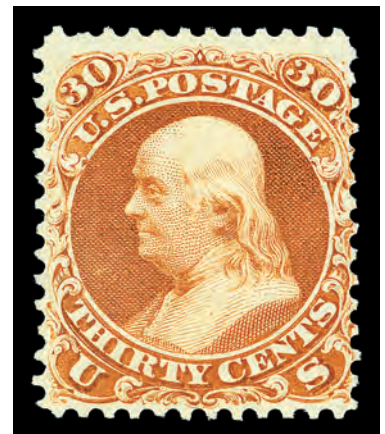

333 ★

1861-66 (1875 Re-issue), 30¢ brownish orange (Scott 110), o.g., hinged, eye-catching with deep, intense color and exceptional detail, all on bright white paper and sound, Fine, *only 346 sold*, with 1981 P.F. certificate. Scott \$6,000. Estimate \$2,000 - 3,000