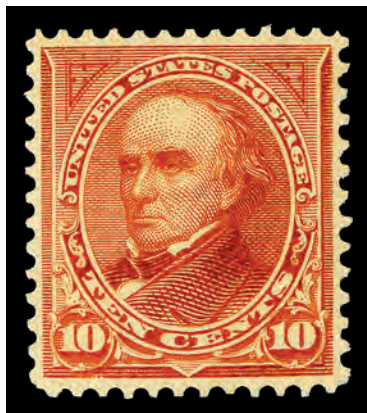

680

680 ★

1898, 10¢ orange brown, type II, inverted watermark (Scott 283a var.), o.g., lightly hinged, fresh and clean with vivid color and crisp lines, Extremely Fine, with 2019 P.S.A.G. certificate graded XF 90. SMQ **XF 90**; $1,550 for normal. Scott $250 for normal. Estimate $1,000 - 1,500

681 ★★

1898, 15¢ olive green (Scott 284), o.g., never hinged, eye-catching with bold color, strong detail, and outstanding centering, Extremely Fine, with 1997 P.F. certificate. Scott $475. Estimate $1,000 - 1,500