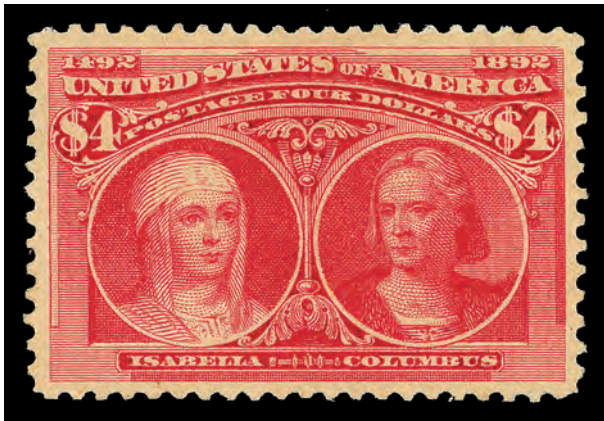

584

584 ★

1893, $4 Columbian (Scott 244), o.g., very lightly hinged, fresh with rich color and clear detail, sound and attractively centered, Very Fine to Extremely Fine, with 1998 and 2009 P.F. certificates. Scott $2,100. Estimate $2,500 - 3,500

585 ○

1893, $4 Columbian (Scott 244), a beauty with rich, solid color on bright white paper, sound with light cancel at left, Extremely Fine to Superb, *only two stamps grade higher in PSE's Population Report*, with 2015 P.S.E. certificate graded XF-SUP 95. SMQ **XF-SUP 95**; $6,500. Scott Stamp Values $6,000. Estimate $5,000 - 7,500

586 ★

1893, $4 Columbian, rose carmine (Scott 244a), o.g., very lightly hinged, vividly bright on pristine paper, sound and enticing, Very Fine, with 1981 P.F. and 2002 P.S.E. certificates. Scott $2,000. Estimate $2,500 - 3,500

587 ○

1893, $4 Columbian, rose carmine (Scott 244a), an attractive example, in the coolest color imaginable and superior centering; large c.d.s. duplex cancel does not detract, Extremely Fine, *only a single stamp grades thus, with four 95s higher, in PSE's Population Report*, with 2021 P.S.A.G. certificate graded XF 90. SMQ **XF 90**; $2,150. Scott $975. Estimate $1,500 - 2,000