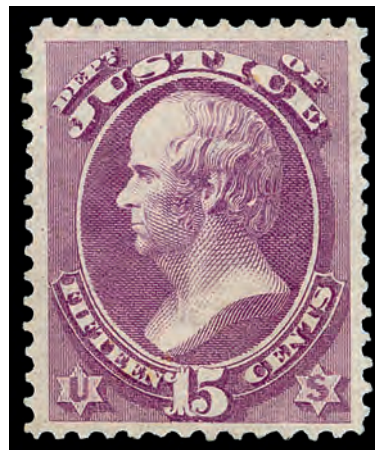

832 ★

Justice Dept., 1873, 6¢ purple (Scott O28), o.g., hinged, clean and sound with alluring color and large margins, Very Fine to Extremely Fine, with 1997 P.F. certificate. Scott $310. Estimate $150 - 200

833 ★

Justice Dept., 1873, 15¢ purple (Scott O31), o.g., hinged, clean with crisp color and sharp detail, on fresh paper in superior centering, Very Fine to Extremely Fine, with 2001 P.F. certificate. Scott $500. Estimate $300 - 400

833