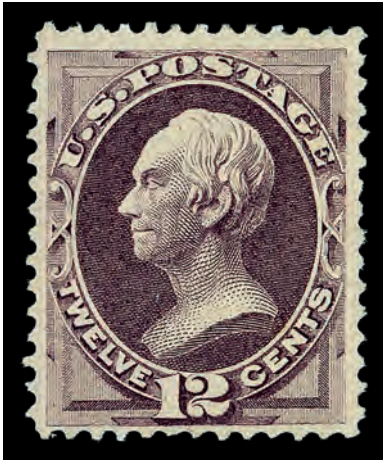

447

447 ★

1870, 12¢ dull violet, without grill, N.B.N.C. printing (Scott 151), o.g., lightly hinged, an attractive stamp with captivating color and detail, fresh, Fine to Very Fine, with 1987 P.F. certificate. Scott $2,900. Estimate $1,500 - 2,000

448 ○

1870, 12¢ dull violet, without grill, N.B.N.C. printing (Scott 151), a pretty stamp in pastel color, clear detail, and superior centering; light red cork cancel adds to appeal, Extremely Fine, with 2016 P.F. certificate graded XF 90. SMQ XF 90; $500. Scott $215. Estimate $350 - 500

449 ★

1870, 15¢ bright orange, without grill, N.B.N.C. printing (Scott 152), o.g., lightly hinged, enticing in radiant color without a hint of oxidation, sound and solidly centered, Very Fine, with 2004 P.F. certificate. Scott $3,500. Estimate $2,000 - 3,000

450 ○

1870, 15¢ bright orange, without grill, N.B.N.C. printing (Scott 152), mathematically centered in vivid, bright color, sound with target cancel, Extremely Fine to Superb, *only two stamps grade thus, with a single 98 higher, in PSE's Population Report*, with 2016 P.S.A.G. certificate graded XF-SUP 95. SMQ XF-SUP 95; $1,750. Scott Stamp Values $1,750. Estimate $1,500 - 2,000