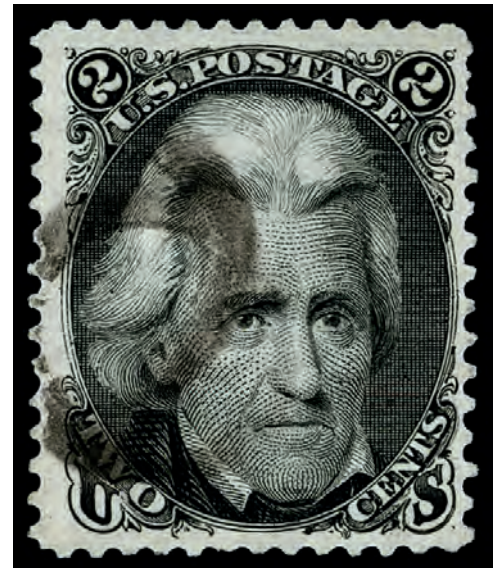

318 ★

1861-66 (1875 Re-issue), 2¢ black (Scott 103), o.g., lightly hinged, in true proof-like quality, sound and bright; a welcome addition to any collection, nearly Very Fine, *only 979 sold*, with 1985, 1994 and 2010 P.F. certificates. Scott $3,500.
Estimate $2,000 - 3,000

319 ○

1861-66 (1875 Re-issue), 2¢ black (Scott 103), proof-like presentation on bright white paper, the cancel unobtrusive; a beautiful stamp; couple shorter perforations noted strictly for accuracy, nearly Very Fine, *only 979 sold*, with 1972 and 2021 P.F. certificates. Scott $10,500. Estimate $6,000 - 8,000

319

320 ★

1861-66 (1875 Re-issue), 3¢ brown red (Scott 104), o.g., lightly hinged, a lovely stamp with intense color and crisp lines, all attractively centered and sound, Very Fine, *only 465 sold*, with 2001 and 2015 P.F. certificates. Scott $3,750.
Estimate $3,000 - 4,000