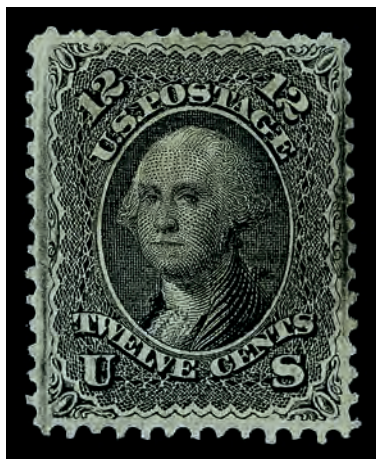

298 ○

1867, 10¢ yellow green, F. grill, very thin paper (Scott 96 var.), clean impression in strikingly rich color, sound with superior centering and black cork cancel, Extremely Fine, with 1993 P.F. and 2010 P.S.E. certificates, the latter graded XF 90. SMQ **XF 90**; $650 for normal. Scott $300. Estimate $500 - 750

299 ★

1867, 12¢ black, F. grill (Scott 97), o.g., lightly hinged, with crisp detail in cool color, bright and sound, Very Fine, with 2003 P.F. certificate. Scott $3,000. Estimate $2,000 - 3,000

300

300 ○

1867, 12¢ gray black, F. grill (Scott 97 var.), sound and Post Office fresh with proof-like detail and balanced margins, all with the faintest possible cancel, Extremely Fine, with 2006 P.F. certificate. Scott $260. Estimate $500 - 750

301 ○

1867, 12¢ black, F. grill, very thin paper (Scott 97 var.), sound with razor-sharp detail on fresh white paper, the cork cancel lightly struck and nearly face-free (just catching George on the jaw), Extremely Fine, a great-looking addition to any collection, with 2015 P.F. certificate. Scott $340. Estimate $500 - 750