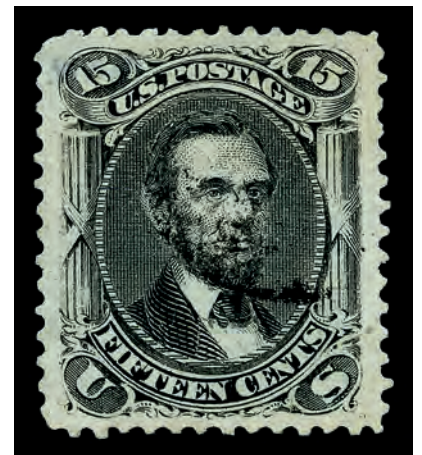

276 ★

1867, 15¢ black, E. grill (Scott 91), o.g., hinged, attractive with bold color, clean lines, and bright paper, the grill faintly visible on face; single nibbed perforation at left not noted on accompanying certificate, Fine to Very Fine, with 1975 and 2001 P.F. certificates. Scott $12,500. Estimate $3,000 - 4,000

277 ○

1867, 15¢ black, E. grill (Scott 91), a big stamp with subtle color and clean lines, wonderfully centered with partial cork postmark slightly raising the grill, Extremely Fine, with 1986 and 2016 P.F. certificates. Scott $575. Estimate $800 - 1,200

277