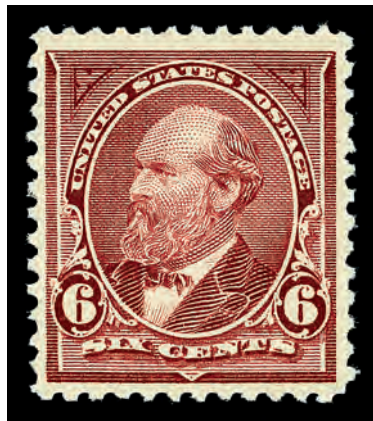

608

608 ★★

1894, 6¢ dull brown, unwatermarked (Scott 256), o.g., never hinged, a dapper, well-groomed stamp with alluring color and sharp detail, bright and sound, Very Fine, with 1996 P.F. certificate. Scott \$500. Estimate \$300 - 400