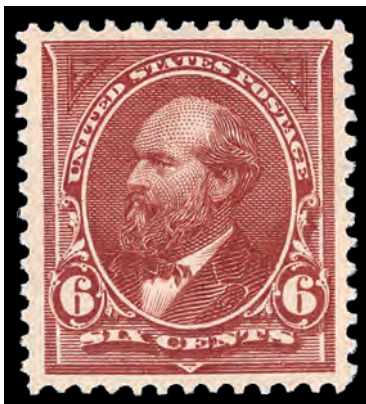

636

636 ★

1895, 6¢ dull brown, D.L. watermark (Scott 271), o.g., barest trace of hinge (appears never hinged), a stellar example with deep, intense color and mathematical centering, looking every inch to be never hinged, Extremely Fine. Scott $110. Estimate $100 - 150

Kelleher offers **telephone bidding** during the auction for clients on a priority basis, so please call us to arrange for phone bidding as soon as possible.