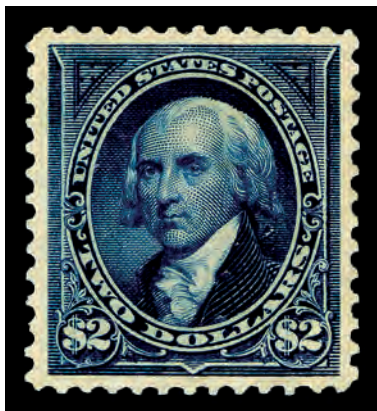

653

653 ★

1895, $2 bright blue, D.L. watermark (Scott 277), o.g., lightly hinged, a beauty with bright, radiant color on like-new paper, sound and mathematically centered, Extremely Fine to Superb, with 1996 P.F. and 2024 P.S.E. certificates, the latter graded XF-SUP 95. SMQ **XF-SUP 95**; $2,850. Scott Stamp Values $3,000. Estimate $2,500 - 3,500

654 ○

1895, $2 bright blue, D.L. watermark (Scott 277), fresh and clean in robust color and superior centering; an eye-catching addition to any collection, Extremely Fine, ex Kirke, with 1999, 2005 and 2006 P.F. certificates, the last graded XF 90. SMQ **XF 90**; $1,000. Scott $400. Estimate $750 - 1,000