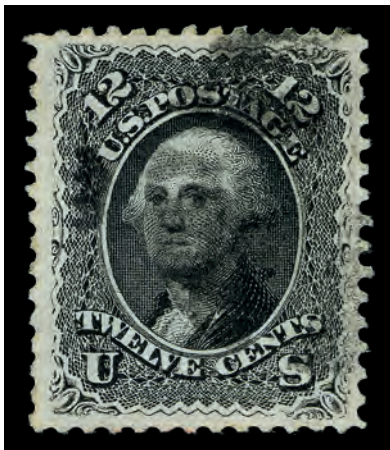

176

1. 176 ○ **1861, 12¢ black (Scott 69)**, sound with clean impression on fresh paper, the vignette still visible through the black cork cancel, Extremely Fine, with 2005 P.S.E. certificate graded XF 90. SMQ **XF 90**; $300. Scott $100. Estimate $200 - 300