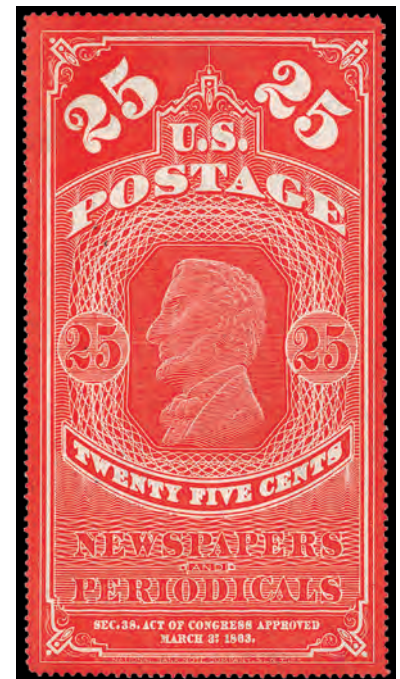

909

909 (★)

Newspaper, 1865, 25¢ carmine red (Scott PR3a), without gum as issued, sound and fresh in radiant color and solid centering; a pretty stamp, Very Fine, with 2021 P.S.A.G. certificate graded VF 80. SMQ **VF 80**; $315. Scott $475.

Estimate $300 - 400