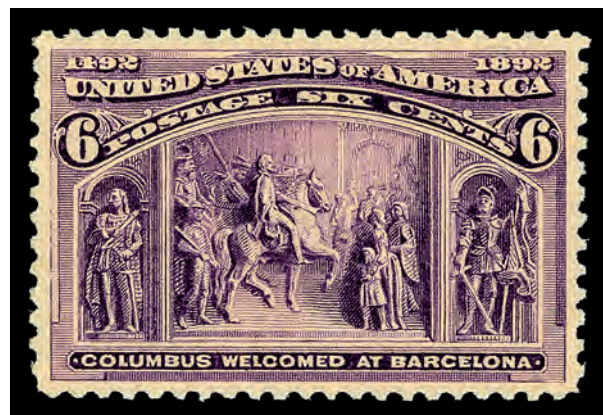

560 ○

1893, 4¢ Columbian, blue color error (Scott 233a), in jaw-dropping color of the abyss, with deep lines and clean impression; bottom right corner repaired, top right corner with a diagonal sealed tear, Very Fine appearance, with 1998 and 2017 P.F. certificates. Scott $15,000. Estimate $4,000 - 6,000

561 ★★

1893, 5¢ Columbian (Scott 234), o.g., never hinged, pristine with rich color and captivating detail, sound and magnificently centered, Extremely Fine, ex Dr. Killien, with 1995 P.F. certificate. Scott $150. Estimate $350 - 500

562 ○

1893, 5¢ Columbian (Scott 234), a jumbo rarely encountered in this condition, sound and bright with near-perfect centering and unobtrusive cancel, Extremely Fine to Superb, ex Gavula, with 2009 P.S.E. certificate graded XF-SUP 95J. SMQ XF-SUP 95J; $500. Estimate $400 - 600

563 ★★

1893, 6¢ Columbian (Scott 235), o.g., never hinged, a lovely stamp with deep color and near-perfect centering, Extremely Fine to Superb, with 2010 P.S.E. certificate graded XF-SUP 95. SMQ XF-SUP 95; $1,050. Scott Stamp Values $1,050. Estimate $800 - 1,200

563