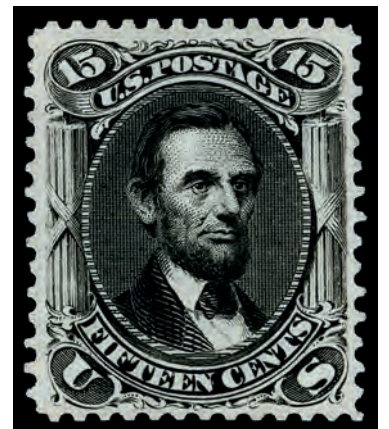

328 ★

1861-66 (1875 Re-issue), 15¢ black (Scott 108), part o.g., an attention-grabbing stamp with intense color and near-perfect centering; single nibbed perforation at right not mentioned on either certificate, otherwise Extremely Fine, *only 397 sold*, with 1996 and 2010 P.F. certificates. Scott $4,500. Estimate $4,000 - 6,000

329 (★)

1861-66 (1875 Re-issue), 15¢ black (Scott 108), unused without gum, a beauty with proof-like detail and color on brilliant white paper, sound with superior centering, Very Fine to Extremely Fine, *only 397 sold*, with 1986 and 2006 P.F. certificates. Scott $2,100. Estimate $2,000 - 3,000

329