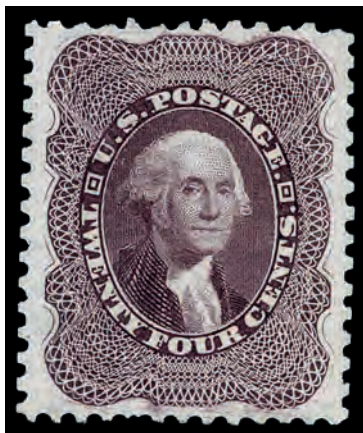

136 (★)

1857-60 (1875 Reprint), 10¢ blue green (Scott 43), only 516 sold, without gum as issued, a stamp with presence, in proof-like color on bright, fresh paper, Very Fine, with 2007 P.F. and 2017 P.S.E. certificates. Scott $2,750. Estimate $2,000 - 3,000

137 (★)

1857-60 (1875 Reprint), 12¢ greenish black (Scott 44), only 489 sold, without gum as issued, sound with gossamer color and exceptional detail; a stamp with great eye appeal, nearly Very Fine, with 1993 P.F. certificate. Scott $3,000. Estimate $2,000 - 3,000

138

138 (★)

1857-60 (1875 Reprint), 24¢ blackish violet (Scott 45), without gum as issued, a striking stamp with captivating color and clarity, beautifully centered on fresh paper ("stain" at bottom extraneous printing ink), Very Fine to Extremely Fine, *only 479 sold; just two stamps grade thus, with five higher, in PSE's Population Report*, with 1965, 2002 and 2009 P.F. certificates, the last graded VF-XF 85. SMQ VF-XF 85; $6,500. Scott Stamp Values $5,750. Scott $3,250. Estimate $4,000 - 6,000

139 (★)

1857-60 (1875 Reprint), 30¢ yellow orange (Scott 46), without gum as issued, bright and fresh with unblemished color on similar paper; scissors-cut perforations top and bottom, Very Fine, *only 480 sold*, with 1994 and 2008 P.F. certificates. Scott $3,250. Estimate $2,500 - 3,500