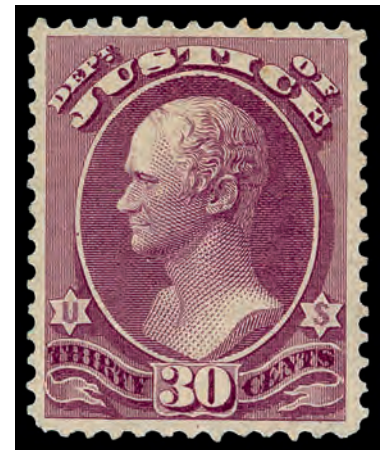

834 ★

Justice Dept., 1873, 24¢ purple (Scott O32), o.g., hinged (gum loss), fresh-faced with exceptional color and clarity, wonderfully centered, Very Fine, with 1992 P.F. certificate. Scott $1,250.
Estimate $500 - 750

835 ★

Justice Dept., 1873, 30¢ purple (Scott O33), o.g., hinged (gum loss), a pretty stamp in enticing color, with crisp detail and attractive centering, Very Fine, with 1990 P.F. certificate. Scott $1,300.
Estimate $500 - 750

835

836 ○

Justice Dept., 1873, 90¢ purple (Scott O34), Post Office fresh with cool color in exceptional centering, fresh with unobtrusive cancel, Very Fine to Extremely Fine, *none reported at this grade, a single 85J higher, in PSE's Population Report*, with 2020 P.S.A.G. certificate graded VF-XF 85. SMQ **VF-XF 85**; $1,175. Scott $900.
Estimate $750 - 1,000

837 ★★/★

Navy Dept., 1873, 1¢-2¢ ultramarine (Scott O35-O36), each clean-faced with clear detail; #O35 lightly hinged, #O36 never hinged but disturbed gum, Fine to Very Fine, with 2001 P.S.E. certificate for #O35, 1997 P.F. (photocopy for block of ten) for #O36. Scott $320.
Estimate $100 - 150