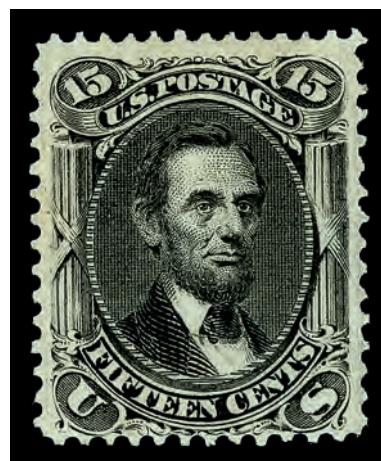

302 ○

1867, 12¢ black, F. grill (Scott 97), a beauty with immense color depth and razor-sharp lines, sound with exceptional centering and an unobtrusive black target cancel, Extremely Fine, with 2003 P.S.E. certificate graded XF 90. SMQ **XF 90**; $800. Scott $260.
Estimate $600 - 800

303 ★

1867, 15¢ black, F. grill (Scott 98), o.g., lightly hinged, pristine with bold color and crisp detail, centered just to bottom, nearly Very Fine, with 1995 and 2006 P.F. certificates. Scott $4,250. Estimate $2,000 - 3,000

303