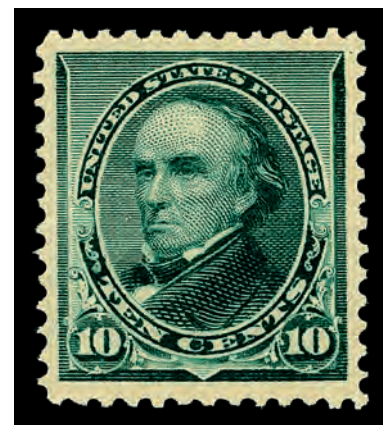

538 ★★

1893, 8¢ lilac (Scott 225), o.g., never hinged, strikingly fresh and crisp with commanding centering on immaculate paper, Extremely Fine, with 2002 P.S.E. certificate. Scott $150. Estimate $350 - 500

539 ★★

1890, 10¢ green (Scott 226), o.g., never hinged, an exceptional jumbo with luxuriant color and clear impression, Extremely Fine, with 2004 P.F. and 2007 P.S.E. certificates, the latter graded XF 90J. SMQ **XF 90J**; $2,850. Estimate $2,000 - 3,000

539