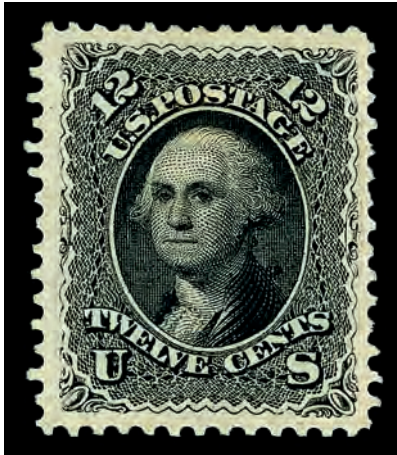

326

326 ★

1861-66 (1875 Re-issue), 12¢ black (Scott 107), o.g., very lightly hinged, a lovely stamp with intense color and solid centering, Very Fine, *only 389 sold*, with 1997 and 2006 P.F. certificates. Scott $3,750. Estimate $2,500 - 3,500

327 ○

1861-66 (1875 Re-issue), 12¢ black (Scott 107), immaculate with rich color and flawless impression on large-margined brilliant white paper, cancel largely unobtrusive, nearly Very Fine, *only 389 sold*, with 1971 and 2015 P.F. certificates. Scott $3,750. Estimate $2,000 - 3,000

328 ★

1861-66 (1875 Re-issue), 15¢ black (Scott 108), part o.g., an attention-grabbing stamp with intense color and near-perfect centering; single nibbed perforation at right not mentioned on either certificate, otherwise Extremely Fine, *only 397 sold*, with 1996 and 2010 P.F. certificates. Scott $4,500. Estimate $4,000 - 6,000

329 (★)

1861-66 (1875 Re-issue), 15¢ black (Scott 108), unused without gum, a beauty with proof-like detail and color on brilliant white paper, sound with superior centering, Very Fine to Extremely Fine, *only 397 sold*, with 1986 and 2006 P.F. certificates. Scott $2,100. Estimate $2,000 - 3,000