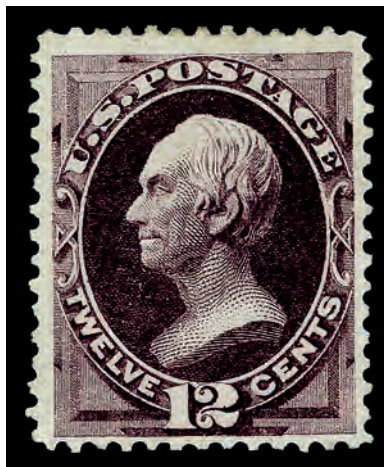

467 ○

1873, 10¢ brown, C.B.N.C. printing (Scott 161), sound and beautifully centered in lush color, black cork and bit of red cancels, Extremely Fine, with 2008 P.S.E. certificate graded XF 90. SMQ **XF 90**; $95. Scott Stamp Values $100. Scott $25. Estimate $100 - 150

468 ★

1873, 12¢ blackish violet, C.B.N.C. printing (Scott 162), o.g., hinged, fresh and striking with immense color depth and clean detail, nearly Very Fine, with 1984 P.F. and 2002 P.F. certificates. Scott $2,200. Estimate $1,000 - 1,500

468