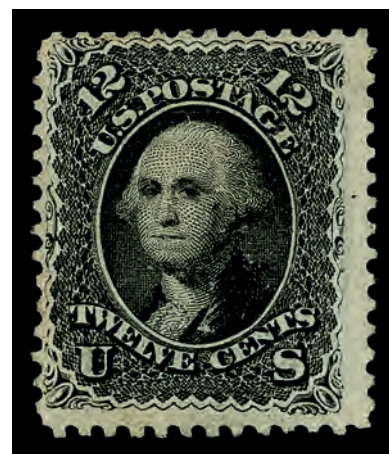

256 ○

1867, 3¢ rose, Z. grill (Scott 85C), fresh with solid color and centering on bright paper, black circular grid cancel brings grill into crisp relief; single nibbed perforation at left noted strictly for accuracy, otherwise Very Fine, with 2006 P.F. certificate. Scott $3,750.
Estimate $2,000 - 3,000

257 (★)

1867, 12¢ intense black, Z. grill (Scott 85E), unused without gum, sound with proof-like presentation, grill fully visible on reverse, Fine, with 2006 P.F. certificate. Scott $8,500. Estimate $2,000 - 3,000

257