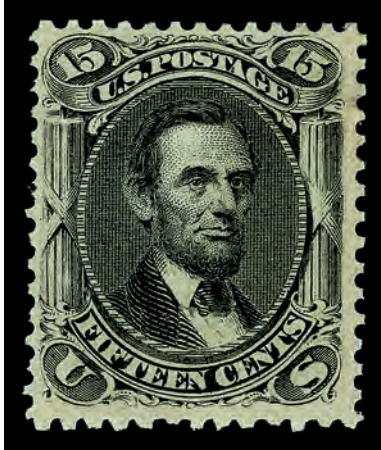

274 ★

1867, 12¢ black, E. grill (Scott 90), o.g., lightly hinged, bright and fresh with alluring color and sharp detail, Fine to Very Fine, with 1985, 1997 and 2005 P.F. certificates. Scott $4,750. Estimate $2,000 - 3,000

275 ○

1867, 12¢ black, E. grill (Scott 90), cleanly printed in solid color, sound with the light black target cancel bringing the grill into relief on face, partial red cancel at lower right, Very Fine to Extremely Fine, with 2006 P.S.E. certificate graded VF-XF 85. SMQ **VF-XF 85**; $650. Scott $425. Estimate $350 - 500

276

276 ★

1867, 15¢ black, E. grill (Scott 91), o.g., hinged, attractive with bold color, clean lines, and bright paper, the grill faintly visible on face; single nibbed perforation at left not noted on accompanying certificate, Fine to Very Fine, with 1975 and 2001 P.F. certificates. Scott $12,500. Estimate $3,000 - 4,000

277 ○

1867, 15¢ black, E. grill (Scott 91), a big stamp with subtle color and clean lines, wonderfully centered with partial cork postmark slightly raising the grill, Extremely Fine, with 1986 and 2016 P.F. certificates. Scott $575. Estimate $800 - 1,200