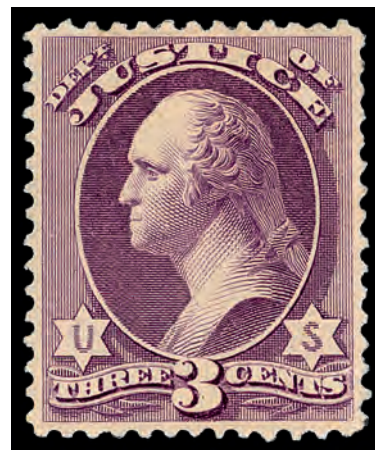

830 ★

Justice Dept., 1873, 2¢ purple (Scott O26), o.g., hinged, Post Office fresh with attractive color on bright paper, soundly centered, Very Fine, with 2001 P.S.E. certificate. Scott $310. Estimate $150 - 200

831 ★

Justice Dept., 1873, 3¢ purple (Scott O27), o.g., hinged, a striking stamp in cool, bold color and sharp detail, sound and fresh, Very Fine, *the sole o.g. stamp to receive a grade (of three submitted) in PSE's Population Report*, with 2008 P.S.E. certificate graded VF 80. SMQ VF 80; $335. Scott $300. Estimate $200 - 300

831