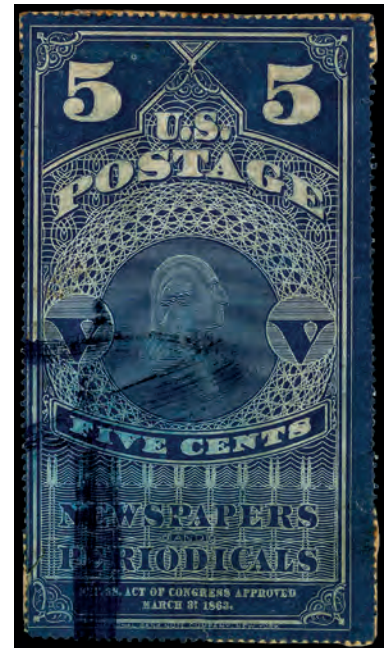

NEWSPAPER

902 (★)

Newspaper, 1865, 5¢ dark blue (Scott PR1), without gum as issued, Post Office fresh with solid color and exceptional centering, sound without any of the usual bends, creases or thins; notations penciled on back (noted for accuracy), Extremely Fine, with 2014 P.F. certificate graded XF 90 XQ. SMQ **XF 90**; $1,100. Scott $750. Estimate $600 - 800

903 ○

Newspaper, 1865, 5¢ dark blue (Scott PR1), boldly colored with blue "P" brush cancel; adherences, faults, Fine to Very Fine appearance. Scott $1,750. Estimate $350 - 500

903

904 (★)

Newspaper, 1865, 5¢ light blue (Scott PR1a), without gum as issued, clean and sound with attractive color and clean detail, Very Fine. Scott $1,350. Estimate $500 - 750