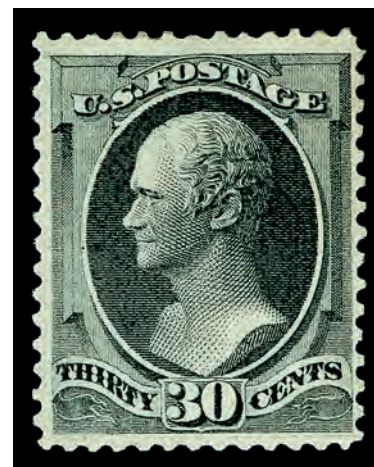

471 ○

1873, 15¢ yellow orange, C.B.N.C. printing (Scott 163), Post Office fresh with exceptional color on bright white paper, sound with blue circular grid cancel, Very Fine to Extremely Fine, with 2003 and 2024 P.F. certificates. Scott $165. Estimate $200 - 300

472 ★

1873, 30¢ greenish black, C.B.N.C. printing (Scott 165 var.), o.g., hinged, an attractive shade cleanly printed with crisp lines on bright, like-new paper, nearly Very Fine, with 1978 (as #165a) and 2003 P.F. certificates. Scott $4,000. Estimate $2,500 - 3,500

472