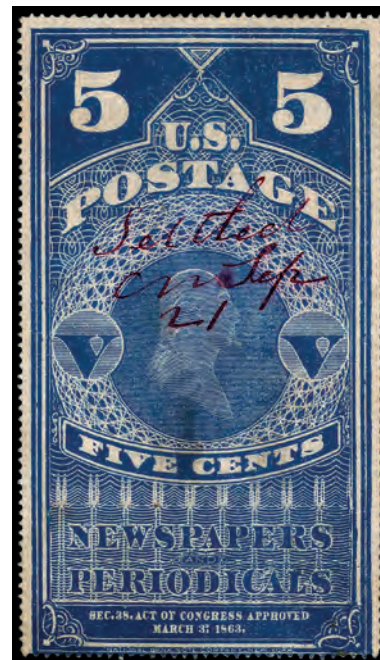

912

913 (★)

Newspaper, 1865, 5¢ dark blue (Scott PR4a), without gum as issued, sound and clean with intense color on bright paper, Fine, with 2024 P.S.A.G. certificate. Scott $900. Estimate $350 - 500