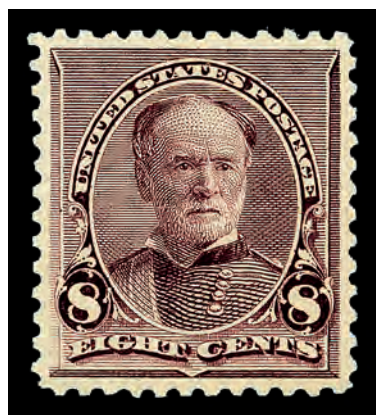

536 ★★

1890, 6¢ brown red (Scott 224), o.g., never hinged, immaculate with sharp lines and bright color, sound and alluringly centered, Extremely Fine, with 2008 P.S.E. certificate graded XF 90. SMQ **XF 90**; $545. Scott $180. Estimate $400 - 600

537 ○

1890, 6¢ brown red (Scott 224), a no-questions jumbo, Post Office fresh with crisp color and detail, magnificently centered on lily-white paper; Allegheny, PA double ring cancel, Extremely Fine, *only four stamps grade higher in PSE's Population Report*, with 2008 P.S.E. certificate graded XF 90J. SMQ **XF 90J**; $190. Estimate $150 - 200

538

538 ★★

1893, 8¢ lilac (Scott 225), o.g., never hinged, strikingly fresh and crisp with commanding centering on immaculate paper, Extremely Fine, with 2002 P.S.E. certificate. Scott $150. Estimate $350 - 500

539 ★★

1890, 10¢ green (Scott 226), o.g., never hinged, an exceptional jumbo with luxuriant color and clear impression, Extremely Fine, with 2004 P.F. and 2007 P.S.E. certificates, the latter graded XF 90J. SMQ **XF 90J**; $2,850. Estimate $2,000 - 3,000