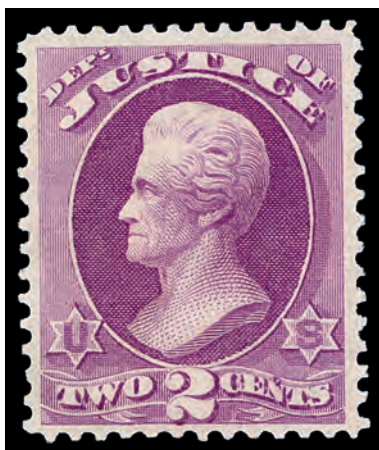

830

830 ★

Justice Dept., 1873, 2¢ purple (Scott O26), o.g., hinged, Post Office fresh with attractive color on bright paper, soundly centered, Very Fine, with 2001 P.S.E. certificate. Scott $310. Estimate $150 - 200

831 ★

Justice Dept., 1873, 3¢ purple (Scott O27), o.g., hinged, a striking stamp in cool, bold color and sharp detail, sound and fresh, Very Fine, *the sole o.g. stamp to receive a grade (of three submitted) in PSE's Population Report*, with 2008 P.S.E. certificate graded VF 80. SMQ VF 80; $335. Scott $300. Estimate $200 - 300

832 ★

Justice Dept., 1873, 6¢ purple (Scott O28), o.g., hinged, clean and sound with alluring color and large margins, Very Fine to Extremely Fine, with 1997 P.F. certificate. Scott $310. Estimate $150 - 200

833 ★

Justice Dept., 1873, 15¢ purple (Scott O31), o.g., hinged, clean with crisp color and sharp detail, on fresh paper in superior centering, Very Fine to Extremely Fine, with 2001 P.F. certificate. Scott $500. Estimate $300 - 400