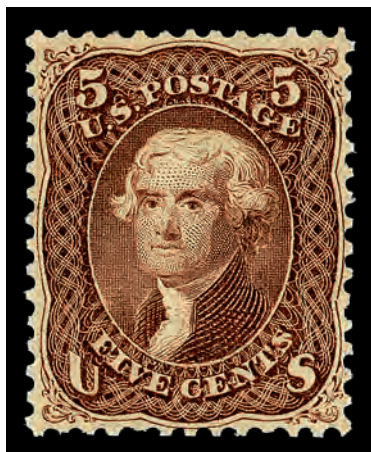

286 ○

1867, 3¢ red, F. grill (Scott 94), an attractive jumbo with sound color on luminous paper; neatly struck target cancel, Extremely Fine, with 2007 P.S.E. certificate graded XF 90J. SMQ **XF 90J**; $300. Estimate $200 - 300

287 ○

1867, 3¢ red, F. grill, very thin paper (Scott 94 var.), an all-around pretty stamp, with bold color, clean lines and exceptional centering; bright and lightly cancelled, Extremely Fine, with 2018 P.S.E. certificate graded XF 90. SMQ **XF 90**; $175 for normal. Scott Stamp Values $95 for normal. Estimate $100 - 150

288

288 ★

1867, 5¢ brown, F. grill (Scott 95), o.g., very lightly hinged, in proof-like presentation, solidly centered on fresh paper; shortish perforation at bottom noted strictly for accuracy, Very Fine, with 1974, 1991 and 2009 P.F. certificates. Scott $3,250. Estimate $2,000 - 3,000

289 ○

1867, 5¢ brown, F. grill (Scott 95), eye-catching in cold color and sharp detail, beautifully centered on vibrant white paper with nicely struck target cancel; single short perforation at left noted strictly for accuracy, still Extremely Fine. Scott $900. Estimate $1,500 - 2,000