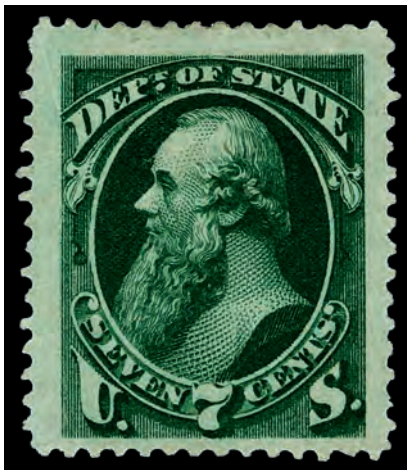

855

855 ★

State Dept., 1873, 3¢ dark green (Scott O59), o.g., hinge remnant, pristine with intense color and deep lines, sound with exceptional centering, Extremely Fine, with 2000 P.S.E. certificate. Scott \$220. Estimate \$200 - 300