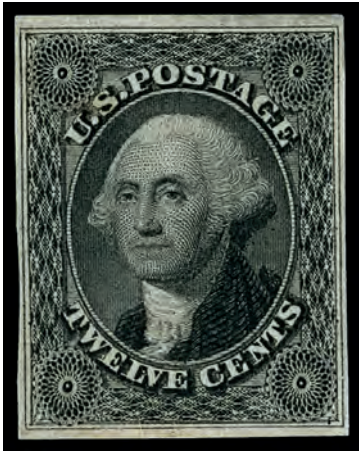

73

73 ★

1851, 12¢ gray black (Scott 17), o.g., very lightly hinged, clean impression yielding sharp detail in deep, rich color, perfectly balanced amid narrow but clear margins, Very Fine to Extremely Fine, with 2003 P.F. certificate. Scott $6,250. Estimate $4,000 - 6,000

74 ○

1851, 12¢ gray black (Scott 17), exceptionally centered with sharp detail in intense color, the blue postmark light and unobtrusive, Extremely Fine to Superb, with 2015 P.S.E. certificate graded XF-SUP 95. SMQ **XF-SUP 95**; $1,150. Scott Stamp Values $1,050. Estimate $800 - 1,200