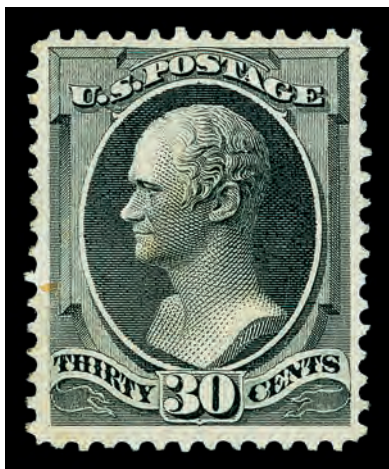

451 ★

1870, 24¢ purple, without grill, N.B.N.C. printing (Scott 153), o.g., hinged, nicely centered in subdued color; overall faint toning; single shorter perforation at bottom noted for accuracy, otherwise Fine to Very Fine, with 1985 P.F. certificate. Scott $1,700. Estimate $400 - 600

452 ○

1870, 24¢ purple, without grill, N.B.N.C. printing (Scott 153), clean and bright with cool color and New York Foreign Mail (Weiss Type ST-8P1), Extremely Fine, with 1989 P.F. and 2014 P.S.E. certificates, the latter graded XF 90. SMQ **XF 90**; $500. Scott $240. Estimate $350 - 500

453

453 ★

1870, 30¢ black, without grill, N.B.N.C. printing (Scott 154), o.g., lightly hinged, Post Office fresh with razor-sharp detail in elegant color, all on like-new, bright paper, nearly Very Fine, with 2000 P.F. and 2000 & 2007 P.S.E. certificates. Scott $7,000. Estimate $3,000 - 4,000

454 ○

1870, 30¢ black, without grill, N.B.N.C. printing (Scott 154), pristine with crisp detail and rich color, sound with red New York postmark, Extremely Fine to Superb, *only four stamps grade higher in PSE's Population Report*, ex Kirke, with 2003 P.F. and 2005 P.S.E. certificates, the latter graded XF-SUP 95. SMQ **XF-SUP 95**; $2,000. Scott Stamp Values $2,000. Estimate $1,800 - 2,200