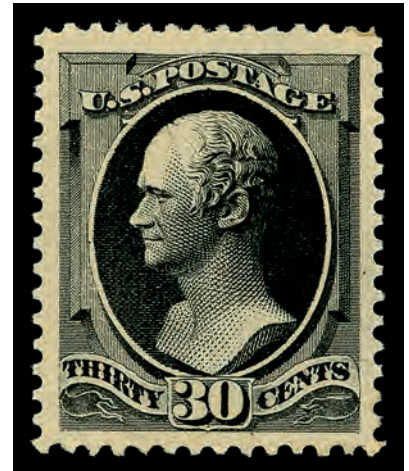

491 ○

1879, 15¢ red orange, A.B.N.C. printing (Scott 189), pristine with rich color, crisp lines, and exceptional centering; cork cancel completely face-free, Extremely Fine, with 2014 P.S.E. certificate graded XF 90. SMQ **XF 90**; $200. Scott Stamp Values $160. Estimate $150 - 200

492 ★

1879, 30¢ full black, A.B.N.C. printing (Scott 190), o.g., lightly hinged, a lovely stamp with bold color and detail, in superior centering; faint perforation tip stain at upper right noted for accuracy, still Very Fine to Extremely Fine, with 1989 and 2005 P.F. certificates. Scott $850. Estimate $1,000 - 1,500

492

493 ○

1879, 30¢ full black, A.B.N.C. printing (Scott 190), a lovely stamp with mathematical centering and bold, rich color; clean and sound with New York Registry double-oval cancel, Extremely Fine to Superb, *only seven stamps grade higher in PSE's Population Report*, with 2011 P.S.E. certificate graded XF-SUP 95. SMQ **XF-SUP 95**; $850. Scott Stamp Values $800. Estimate $750 - 1,000