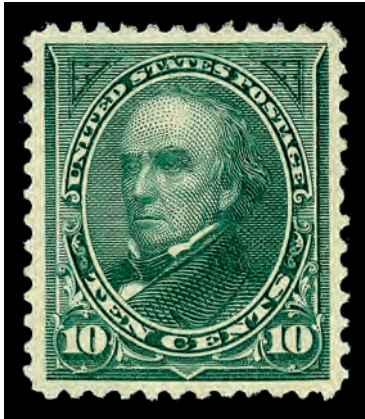

611

611 ★

1894, 10¢ dark green, unwatermarked (Scott 258), o.g., very lightly hinged, bright, clean and sound, magnificently centered on like-new paper, Extremely Fine, with 1996 P.F. certificate. Scott $275. Estimate $350 - 500

612 ○

1894, 10¢ dark green, unwatermarked (Scott 258), an exquisite jumbo with deep lines and bold, rich color, mathematically centered and bright, Extremely Fine to Superb, *a Top of the Pop, one of only six stamps to summit PSE's Population Report*, with 2023 P.S.E. certificate graded XF-SUP 95J. SMQ **XF-SUP 95J**; $775. Estimate $750 - 1,000