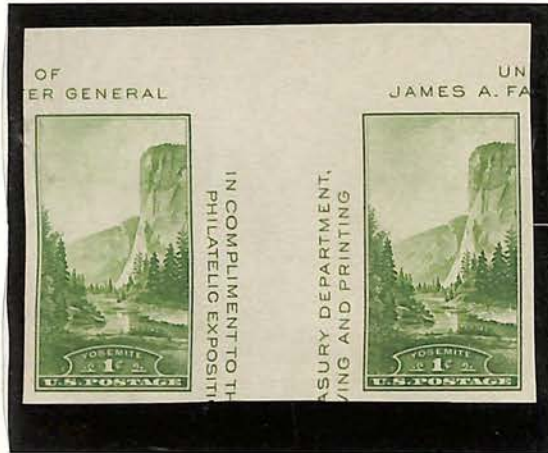

Special Printing of 1935

(Farley's Follies - National Parks)

Gutter Pairs

DUPLICATES

UNDER AUTHORITY OF JAMES A. FARLEY, POSTMASTER GENERAL AT A CENTURY OF PROGRESS

PRINTED BY THE TREASURY DEPARTMENT, BUREAU OF ENGRAVING AND PRINTING