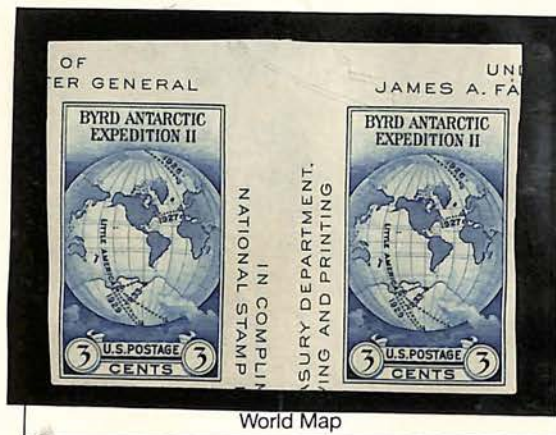

1935 Commemoratives

Special Printing of 1935

(Farley's Follies – National Parks)

Gutter Pairs