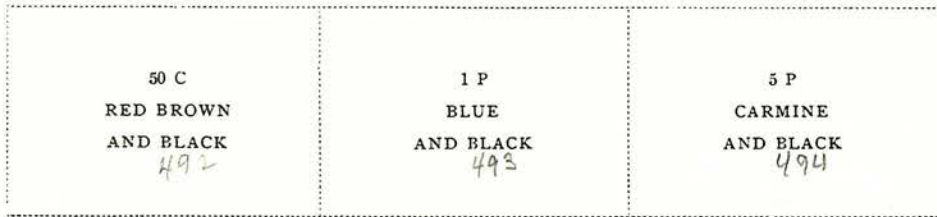

# MEXICO

Watermarked **SERVICIO POSTAL DE LOS ESTADOS UNIDOS MEXICANOS**  
1915

Issues of 1899-1903  
Surcharged

5 C  
482  
ORANGE

15 C  
LAVENDER  
AND CLARET  
483

4 C  
CARMINE  
489

15 C  
GRAY BLUE  
AND CLARET  
490