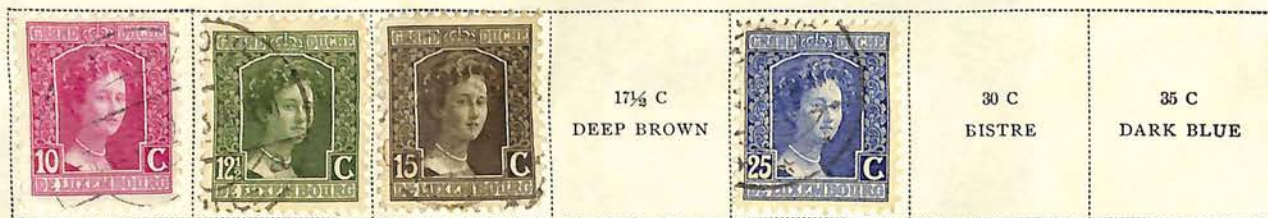

LUXEMBURG

1914-15