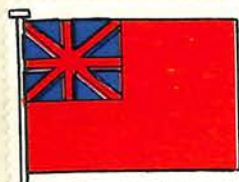

1.25 L
SLATE BLUE

Like next cut
7½ C
BISTRE
BROWN

20 C
SLATE BLUE
AND CARMINE

30 C
OLIVE GREEN
AND BROWN
VIOLET

40 C
BLUE AND
YELLOW
GREEN

75 C
CARMINE
ROSE

1.25 L
VIOLET
AND INDIGO

2.50 L
DULL GREEN

GREAT BRITAIN

Great Britain

46 VICTORIA GREAT BRITAIN

Great Britain.

The oldest and most important member of the British Empire. The following stamps are for use in England, Scotland, Wales and northern portion of Ireland. CAPITAL—London. MONETARY UNIT—the Pound.