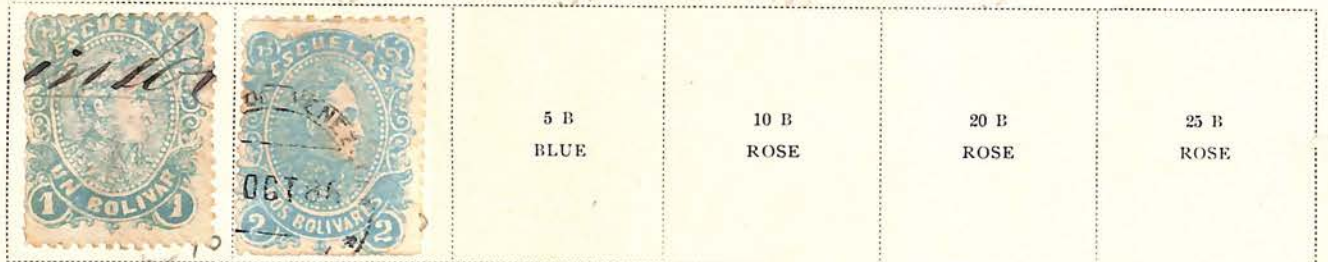

VENEZUELA

Unwatermarked
1879

50 C
BLUE

90 C
BLUE

5 V
ROSE

1880

50 C
YELLOW

5 B
BLUE

10 B
ROSE

20 B
ROSE

25 B
ROSE

1882

160

160

190

190

1899

1 B
YELLOW GREEN

2 B
ORANGE

VENEZUELA

Unwatermarked
1900

Type of 1899 Surcharged 1900 5 C DARK GREEN	10 C RED	25 C BLUE		
--	-------------	--------------	--	--

Issue of 1899 Surcharged like cut 5 C GREEN		25 C BLUE
--	--	--------------