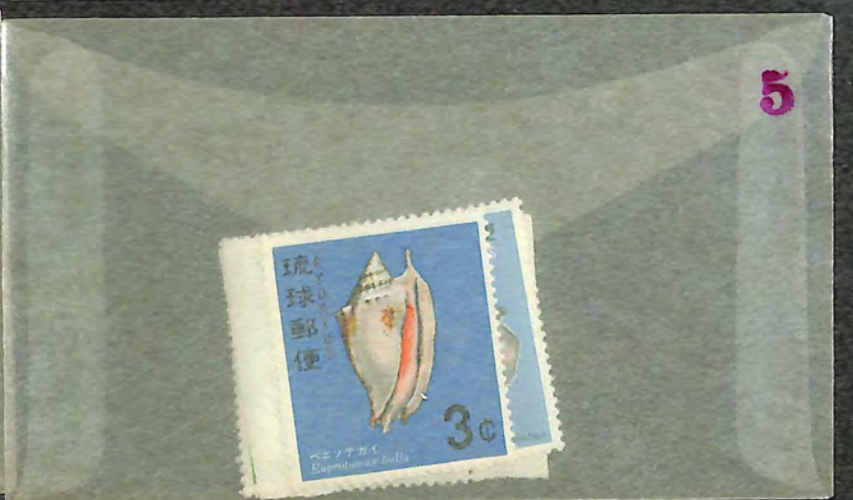

M-4

M-1

Style 102A

~~Belgium B184-96~~

~~MINT SET~~

~~Price~~ Ryukyuu

Item No. GK-102BK

~~Belgium B2~~