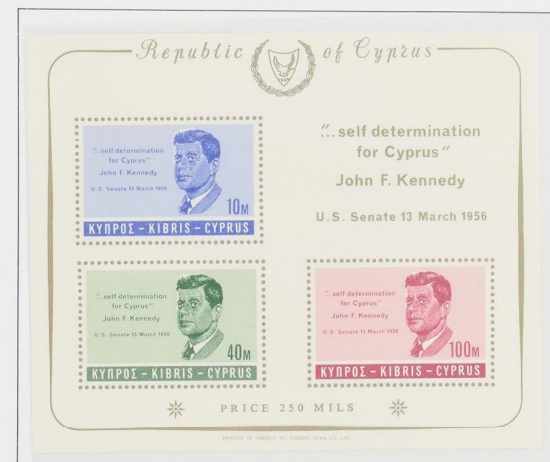

1965 — 15th February. President Kennedy Commemoration.

Printed by Aspioti-Elka, Athens. Multiple KC KΔ and map of Cyprus watermark (sideways). Perf 14 × 13½.

4/35

1965 — 15th February. President Kennedy Commemoration.

Miniature sheet. Imperforate.

4/35