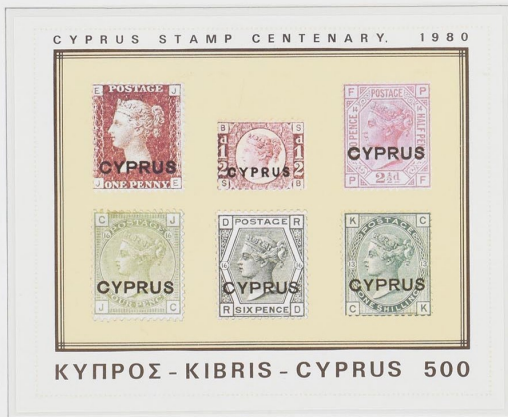

24/6/27

Miniature sheet.