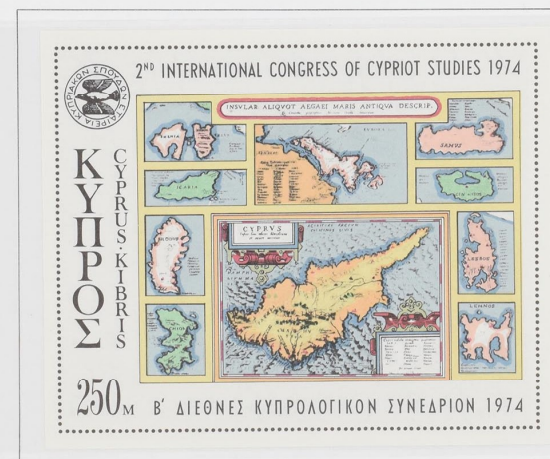

4/8

1974—22nd July. Second International Congress of Cypriot Studies.

Miniature sheet.

Multiple KC ΚΔ and map of Cyprus watermark (sideways). Imperforate.