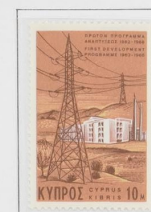

1967 – 10th April. First Development Programme.

Printed by Aspioti-Elka, Athens. Multiple ΚΣ ΚΔ and map of Cyprus watermark (sideways on 15m, 35m, 50m, 100m).
Perf $13\frac{1}{2} \times 14$ (10m), $14 \times 13\frac{1}{2}$ (others).