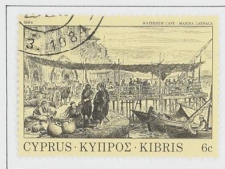

## 1983—12th December. Christmas.

Printed by Aspioti-Elka, Athens. Multiple KC ΚΔ and Map  
watermark. Perf 12½ x 13¼.

64/4/15

1984—12th March. 19th Century Engravings.

Printed by Harrisons. No watermark. Perf 14 1/2 x 14 (6c), 14 (others).