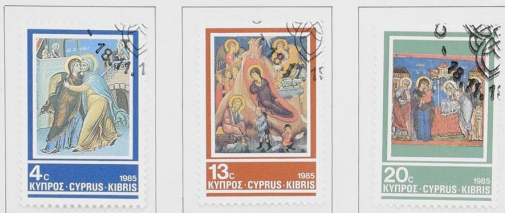

Designed and printed by Harrison. No watermark. Perf 12 1/2.

82/47

1973—29th October. 50th Anniversary  
of the Republic of Turkey.

Designed by F. Direkogl, Miss E. Ata and G. Pir.  
No watermark. Perf 12 × 11 1/2 (3m, 10, 20, 50c), 11 1/2 × 12 (others).