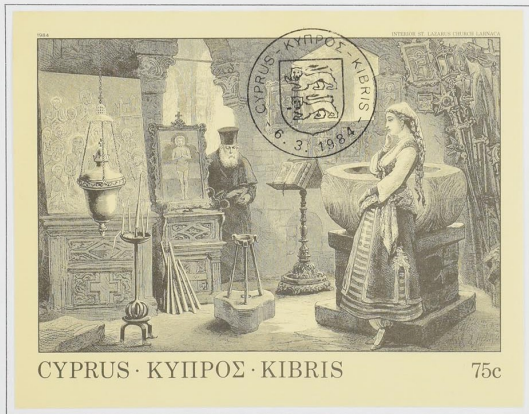

1984—12th March. 19th Century Engravings.

Printed by Harrisons. No watermark. Perf 14 1/2 x 14 (6c), 14 (others).

ex/14/11

Miniature sheet.

ex/14/142

1984—30th April. Europa.

Designed by J. Larriviere: printed by Harrisons.
No watermark. Perf 12 1/2.

ex/14/133

1984—18th June. Olympic Games.

Designed by N. Haine: printed by Harrisons. Multiple KC KΔ and Map watermark (sideways). Perf 14.

ex/14/131