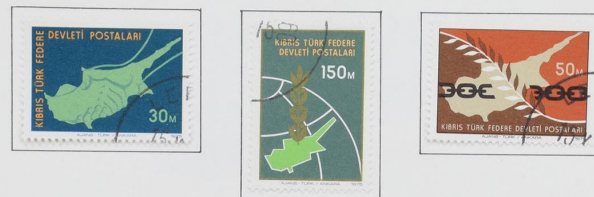

1975—20th July. 'Peace in Cyprus'.

Designed by B. Erkmen (30m), S. Tuga (50m), N. Gunes (150m);
printed by Ajans-Turk Matbaacilik Sanayii, Ankara. No watermark.
Perf 13.