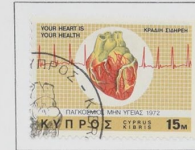

1972—11th April. World Health Month.

Printed by Aspioti-Elka, Athens. Multiple KC ΚΔ and map of Cyprus watermark (sideways). Perf $13\frac{1}{2} \times 12$.