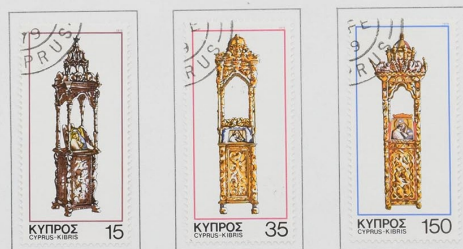

1978—4th December. Christmas.

Printed by Harrison. No watermark. Perf 14 × 14¼.