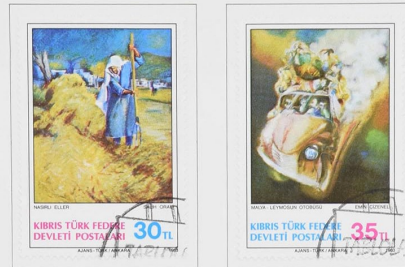

1983—16th May. Paintings.

Printed by Ajans-Turk Printinghouse. No watermark.
Perf 13 ½ x 13.