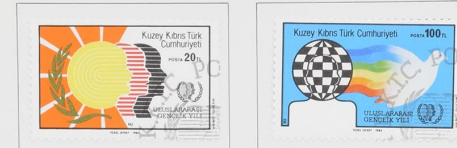

85/01/23

1985—29th May. Domestic Animals.

Designed by J. Ciznel: printed by Tezel Ofset, Lefkosa.  
Multiple KKTC and Map watermark. Perf 12 x 12½.

85/01/317

1985—29th October. International Youth Year.

Designed by H. Ulucam: printed by Tezel Ofset, Lefkosa.  
Multiple KKTC and Map watermark (sideways). Perf 12 x 12½.