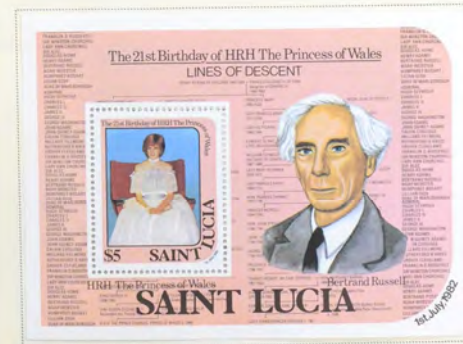

ST. LUCIA
1982

16
4.75

ST. LUCIA
1982

16
3.50