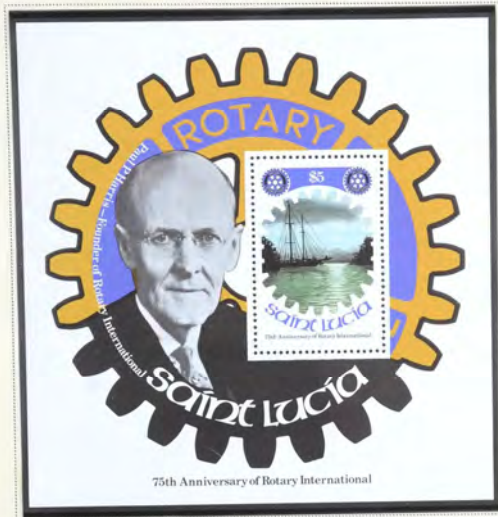

ST. LUCIA
1980

75th Anniversary of Rotary International

Saint Lucia Nobel Prize Winners
Scott 530

ST. LUCIA
1980-81

4.80

ST. LUCIA
1981

18-1
3.079

17
MAX