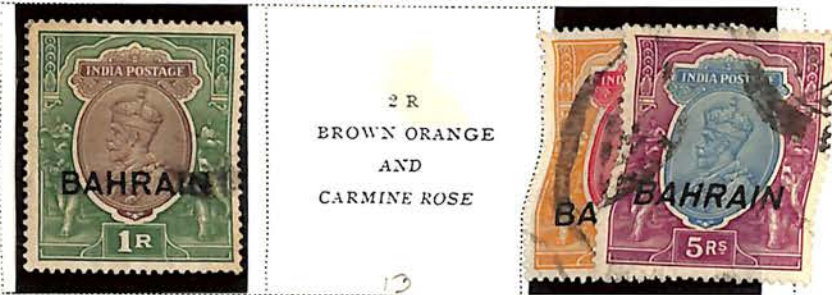

18

83-96
16.35

BAHRAIN

Watermarked Multiple Stars

1933

3 A
BLUE

2 R
BROWN ORANGE
AND
CARMINE ROSE

A Vintage Reproduction Page 20th Century 1930 - 1935