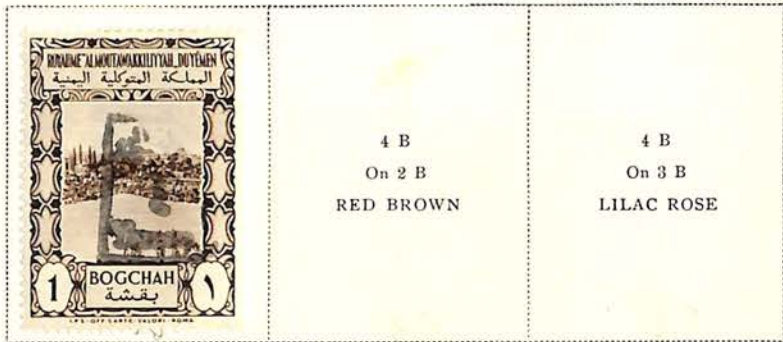

4 B
On 3 B
LILAC ROSE

1952-55

4 B
On 2 B
RED BROWN