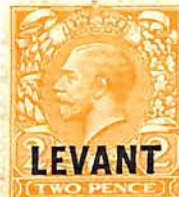

1911

Watermarked Crown and G.V.R.

1913-14

British Stamps
of 1912-13
Surcharged
as in 1909-10
30 Pa
On 1½ P
RED BROWN

1913-21

Watermarked Large Crown and G.V.R.

Watermarked Crown and G.V.R.

1921