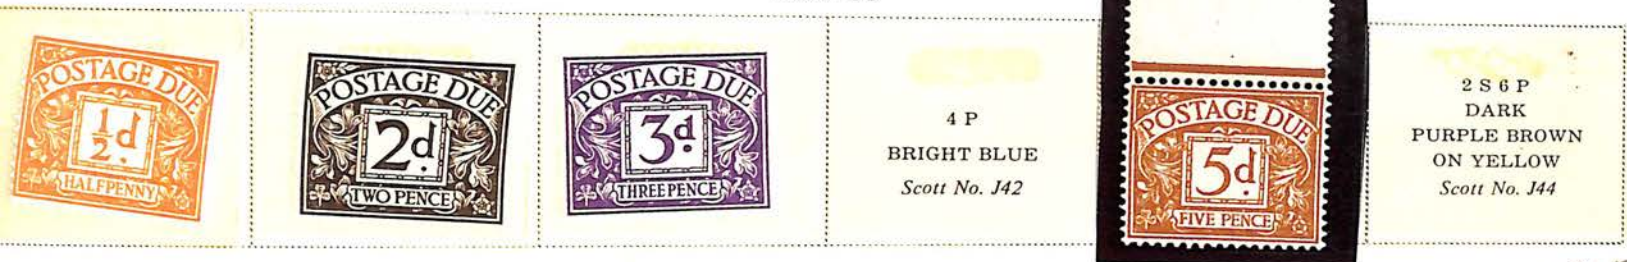

Watermarked Tudor Crown and E 2 R Multiple
1954-55