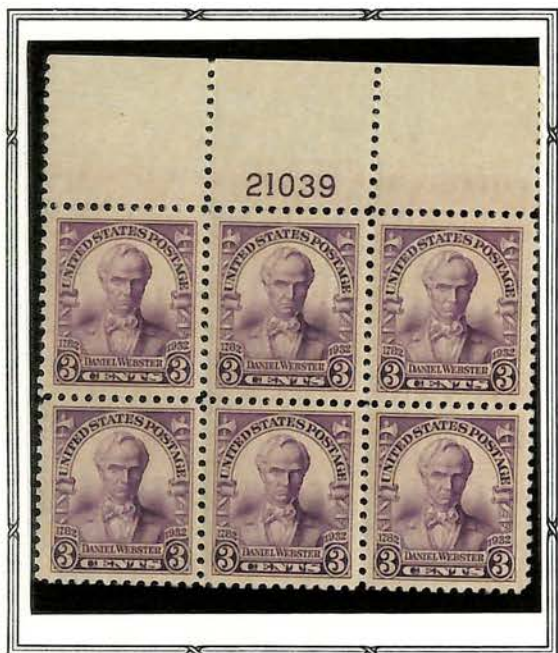

Daniel Webster

A marble bust of Webster, by Daniel Chester French, was the subject for this stamp commemorating the 150th anniversary of the birth of this great statesman and orator.