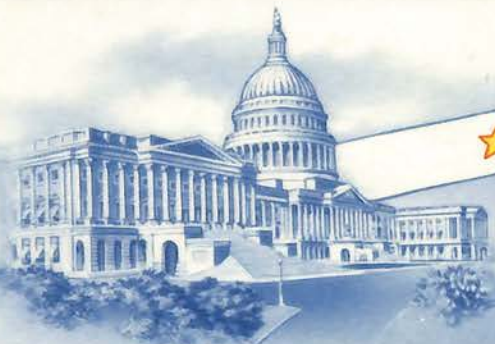

STATES

COMMEMORATIVES

EXTRAS & NOTES

★ UNITED

STATES

COMMEMORATIVES

EXTRAS & NOTES

MADE IN U.S.A.

8 200

Whitcomb

★ UNITED STATES ★
★ POSTAGE ★

AMERICAN FLAG
1968

American Flag & White House

This 6c American Flag stamp repeats the theme of the five cent stamp it replaces. It shows the Flag towering over the White House. The new denomination features a bird's-eye-view from the Pennsylvania Avenue side, with the Washington monument and the Jefferson memorial visible in the distance.