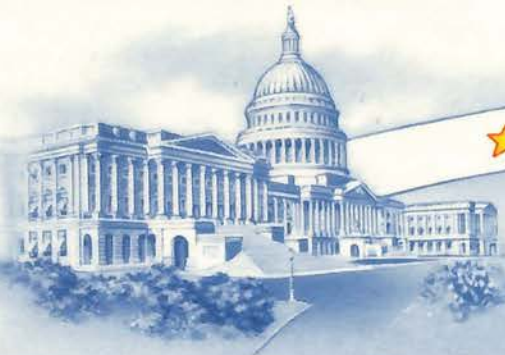

50-STAR FLAG

1963

Flag over White House

The American Flag unfurled in the breeze dominates this stamp, occupying about two-thirds of the stamp area. Underneath the flag is the White House. Because the flag is deemed sufficient designation, "United States" does not appear on this stamp.

GEORGE WASHINGTON

1962

George Washington

This stamp is based on a bust sculptured in 1785 by French artist Jean Houdon, which is judged by contemporaries to be the best likeness of Washington ever produced. An adaptation of this bust appeared on the Washington 3c stamp of 1851.

ANDREW JACKSON

1963

Andrew Jackson

The one-cent Jackson stamp design is based on a medal struck by the United States Mint as part of the presidential series. The medal, designed by Moritz Furst, was issued in 1829. This stamp was placed on first day sale March 22nd in New York City.

★ UNITED STATES ★
★ POSTAGE ★

PROMINENT AMERICANS SERIES

1968

Thomas Jefferson

1967

Albert Gallatin

1966

Frank Lloyd Wright