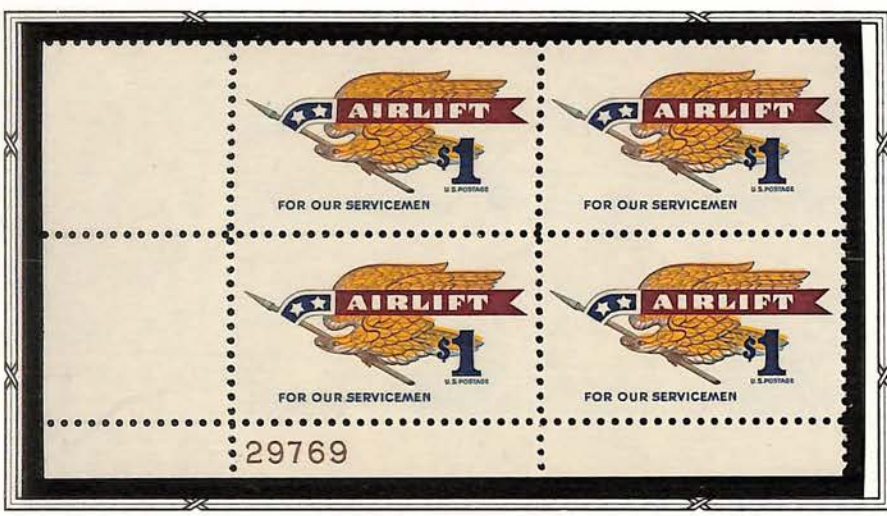

AIRLIFT
1968

Early American Wooden Eagle

The One Dollar AIRLIFT postage stamp was issued April 4th at Seattle, Washington. It covers low cost rates for parcels to and from servicemen based overseas and in Alaska, Hawaii and Puerto Rico.