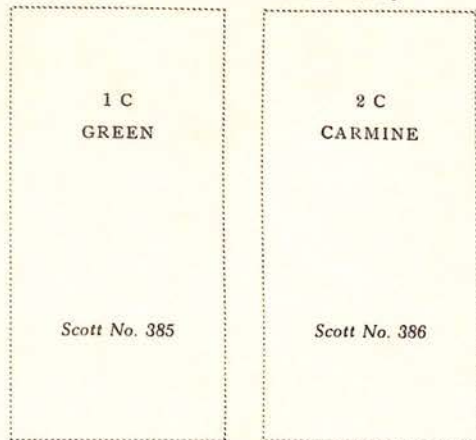

POSTAGE
Watermarked **USPS**
COIL STAMPS
1910-11

Perforated 12 Horizontally