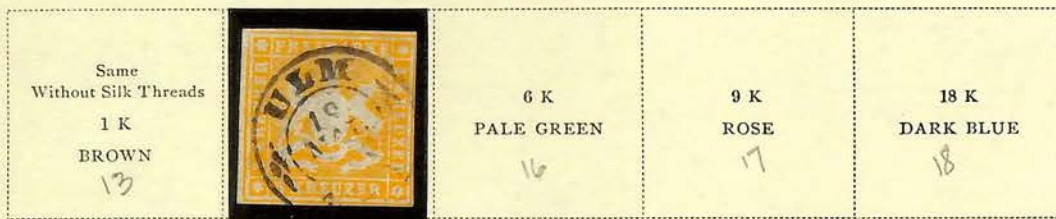

WÜRTTEMBERG

Unwatermarked
1851-52

1857

1858

1860

1861