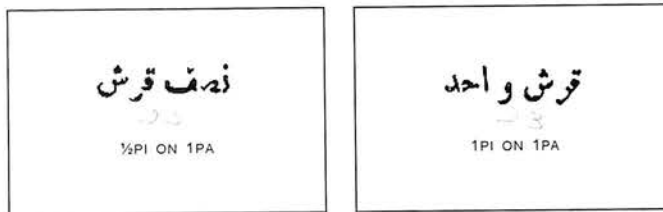

Previous Issue with Additional Surcharge
1921