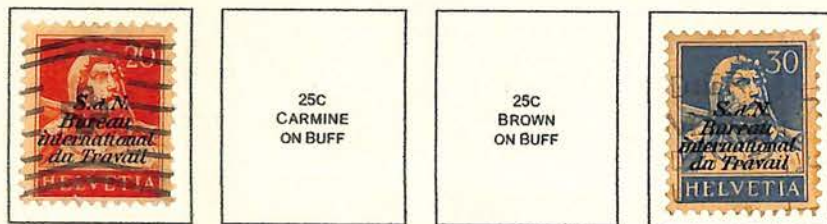

SWITZERLAND

OFFICIAL STAMPS FOR THE INTERNATIONAL LABOR BUREAU

Regular Issues of 1908-30 Overprinted
1923-30