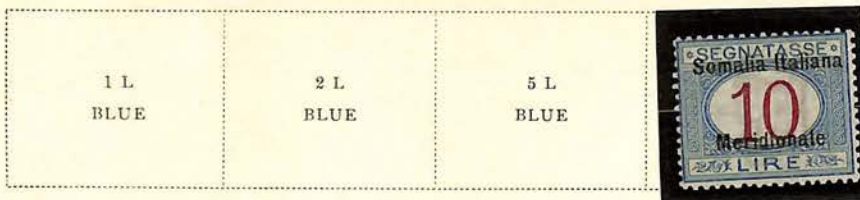

SOMALIA
Italian Somaliland
POSTAGE DUE STAMPS
Watermarked Crown

1907