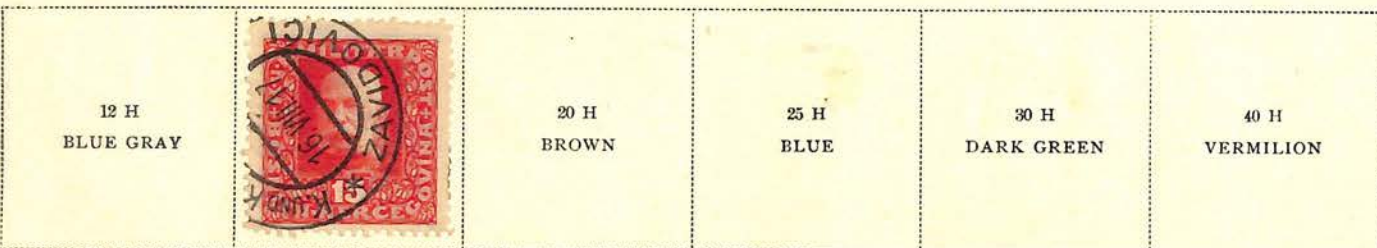

Like 1 K
10 K
DARK
ULTRAMARINE
ON GRAY

1916-17

5 H
OLIVE GREEN

6 H
VIOLET

10 H
BISTRE

12 H
BLUE GRAY

20 H
BROWN

25 H
BLUE