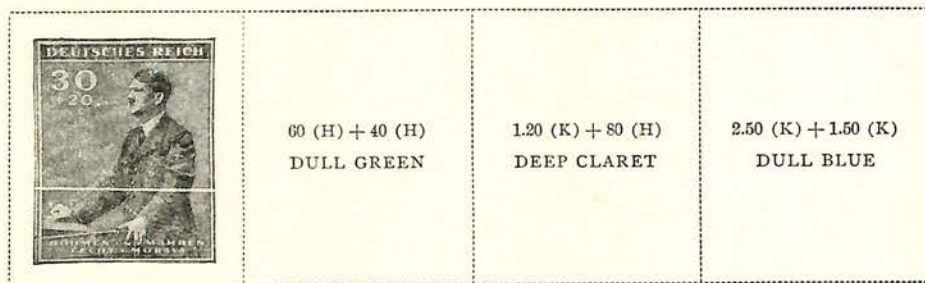

1942

CZECHOSLOVAKIA

Bohemia and Moravia
 German Protectorate
 SEMI-POSTAL STAMPS
 Unwatermarked

1940

1941

1941

1942

1942