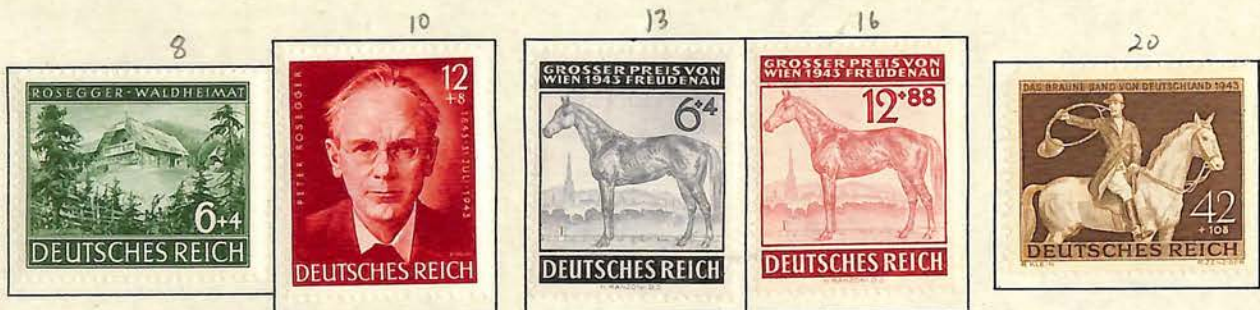

GERMANY - DEUTSCHES REICH

ISSUES OF 1943

6,30

55