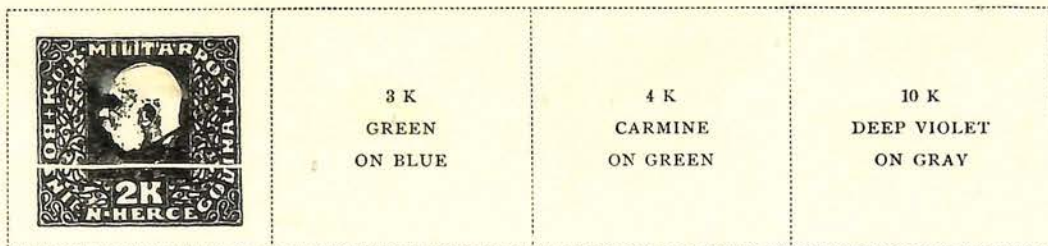

BOSNIA AND HERZEGOVINA

Unwatermarked
1916-17