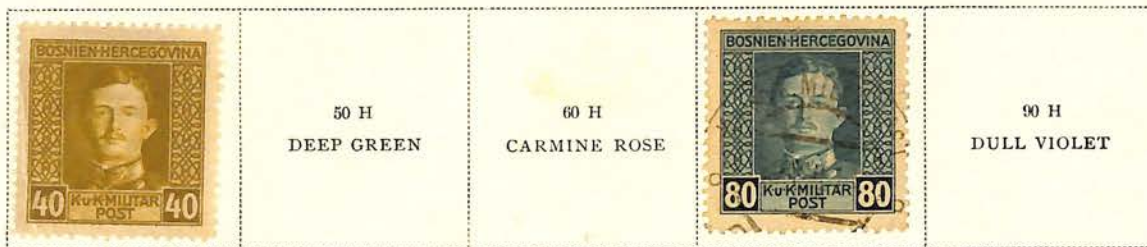

BOSNIA AND HERZEGOVINA

Unwatermarked
1916-17

1917