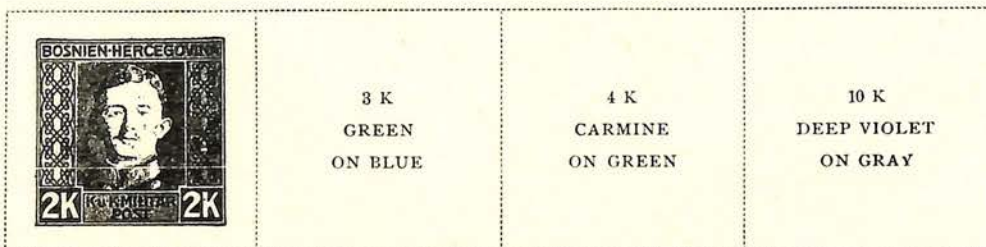

BOSNIA AND HERZEGOVINA

Unwatermarked
1916-17

1917