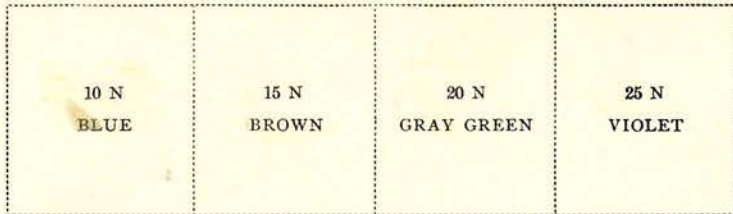

BOSNIA AND HERZEGOVINA

Watermarked "BRIEFMARKEN or ZEITUNGSMARKEN"
in Double-lined Capitals Across the Sheet

1879-94