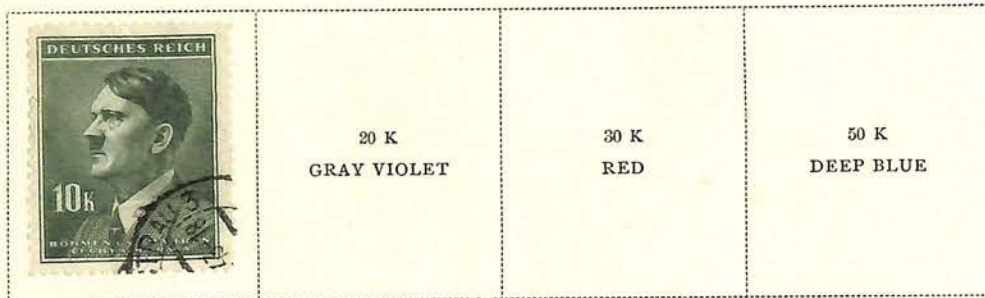

CZECHOSLOVAKIA

Bohemia and Moravia

German Protectorate

Unwatermarked

1942

Stamps of 1941 Overprinted like cut 1.20 K ROSE RED	15. III. 1939 15. III. 1942 2.50 K ULTRAMARINE

1942