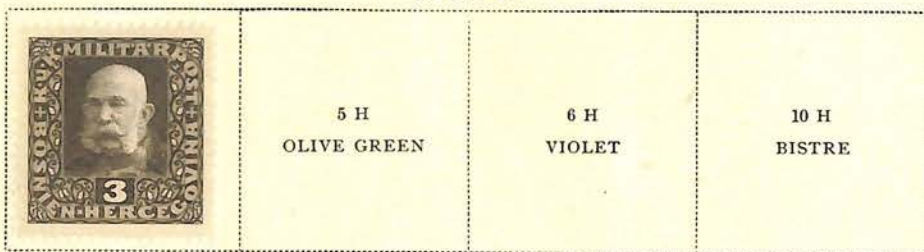

Like 1 K
10 K
DARK
ULTRAMARINE
ON GRAY

1916-17

5 H
OLIVE GREEN

6 H
VIOLET

10 H
BISTRE

12 H
BLUE GRAY

20 H
BROWN

25 H
BLUE