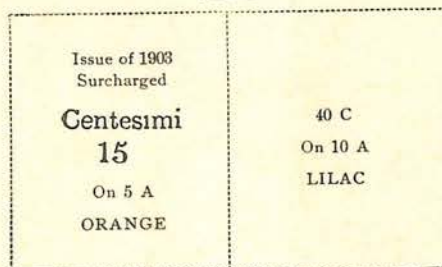

ITALIAN SOMALILAND

Watermarked Crown

1903

1906

1907

1907

1916