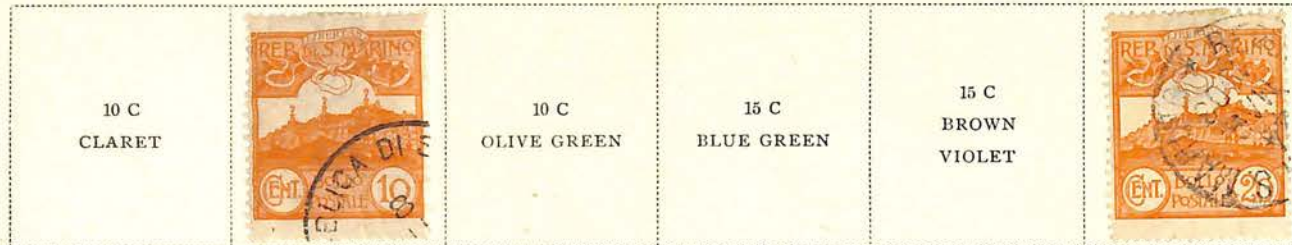

SAN MARINO

Watermarked Crowns

1903-25