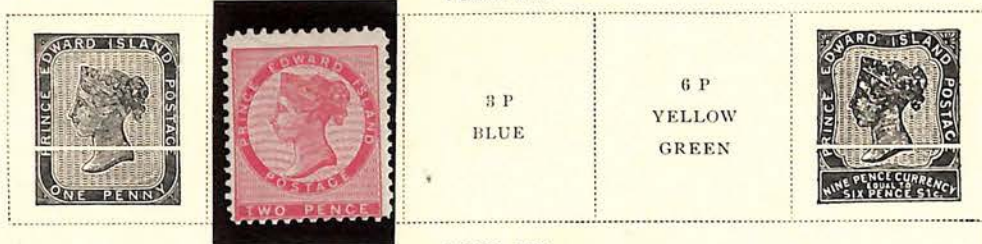

PRINCE EDWARD ISLAND

Unwatermarked

1861

1862-65

1868-70

1872

362

450