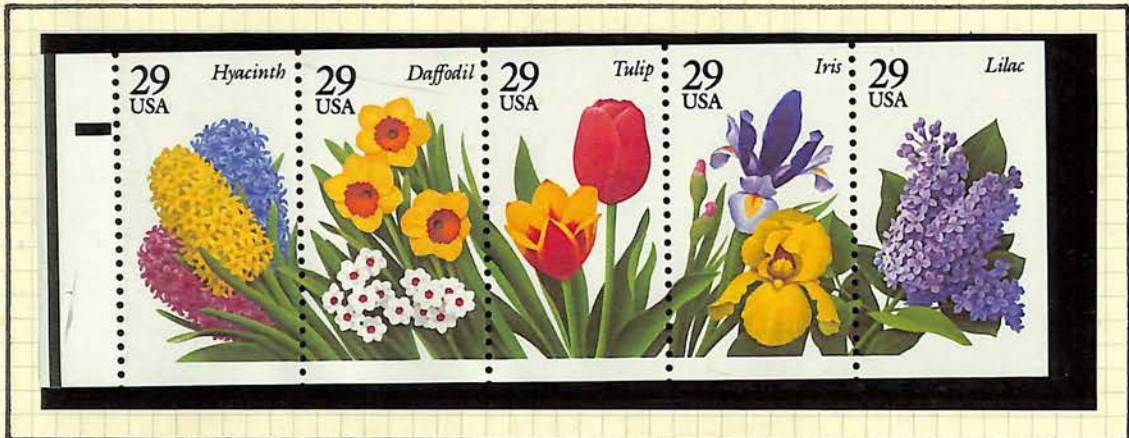

USA

29

ELVIS PRESLEY

USA

THE NEVER FOLDED PANE
 WITH PLATE # A11111 IS
 ONLY FOUND AS A STRIP
 OF 7 FROM THE USPS
 YEAR SET FOR 1993 .

A 111 1

LOVE

29 USA