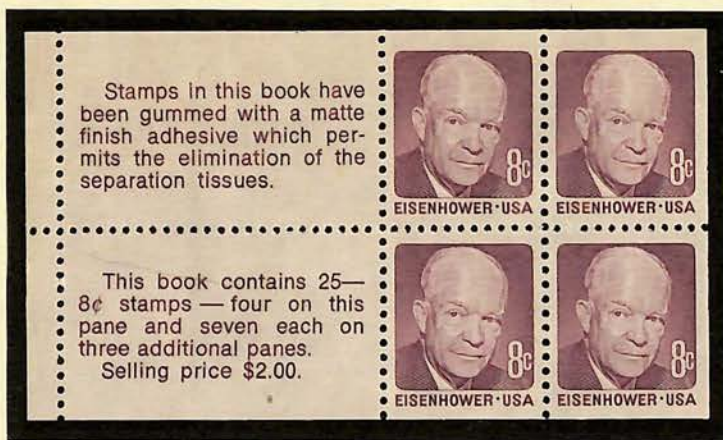

DULL FINISH GUM

Stamps in this book have been gummed with a matte finish adhesive which permits the elimination of the separation tissues.

EISENHOWER · USA EISENHOWER · USA

This book contains 25—8¢ stamps — four on this pane and seven each on three additional panes.
Selling price \$2.00.