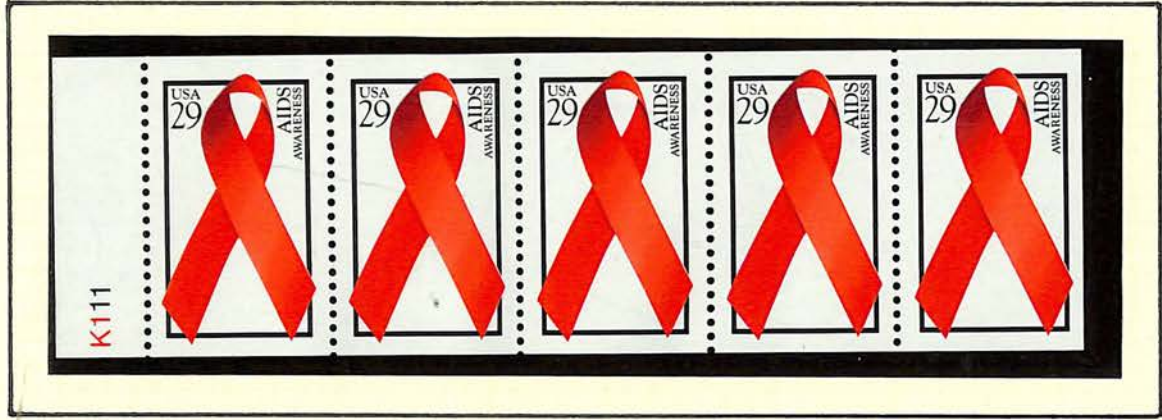

USA

29

ELVIS PRESLEY

USA

THE NEVER FOLDED PANE
 WITH PLATE # A11111 IS
 ONLY FOUND AS A STRIP
 OF 7 FROM THE USPS
 YEAR SET FOR 1993 .

A 111 1

LOVE

29 USA