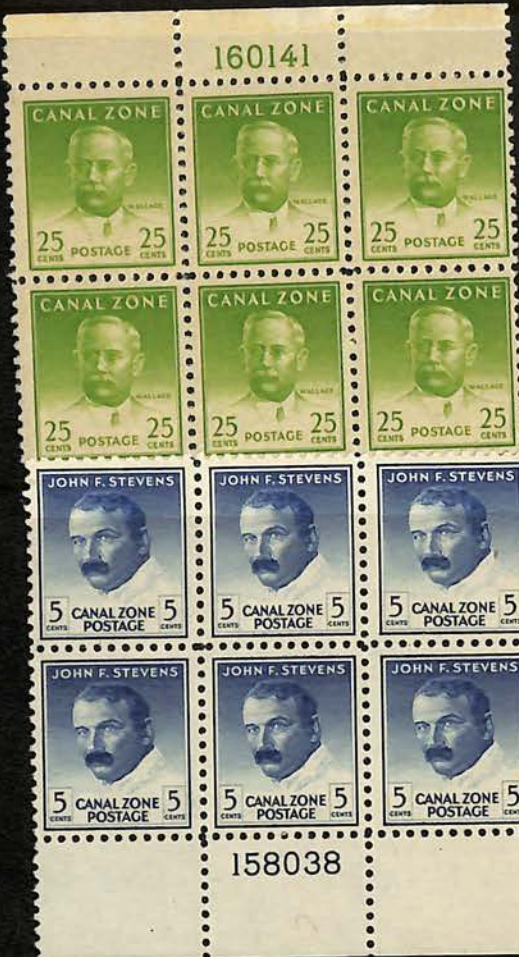

Broken
0
pos 14
not listed

164a
tagged

164

May 24 1976 - Dull Gum

May 27 1978 Shiny Gum

March 21 1979 Dull Gum Tagged

115182

121473

158038

160141

158038

160140

160139

160141

158038

121496

121496

121496

165887

165887

141629

611811

28 
Miss 

C3
workup
before Right
2