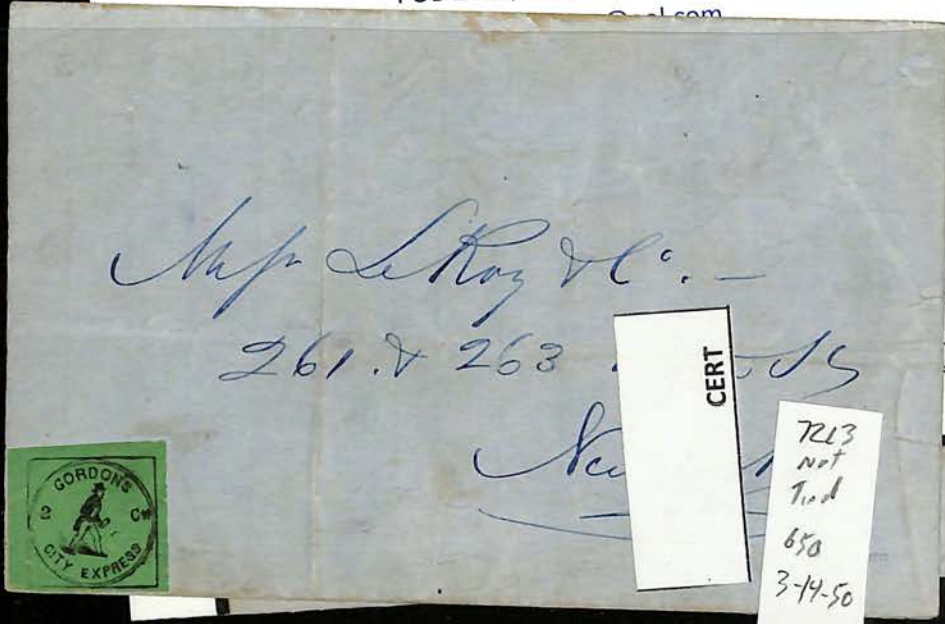

Certificate # 16,511

31 December 2020

William T. Crowe

POB 2090, Danbury, CT 06813-2090

...ion and

Cancelled

ater

*****

Cat. price 200 Selling Price 110