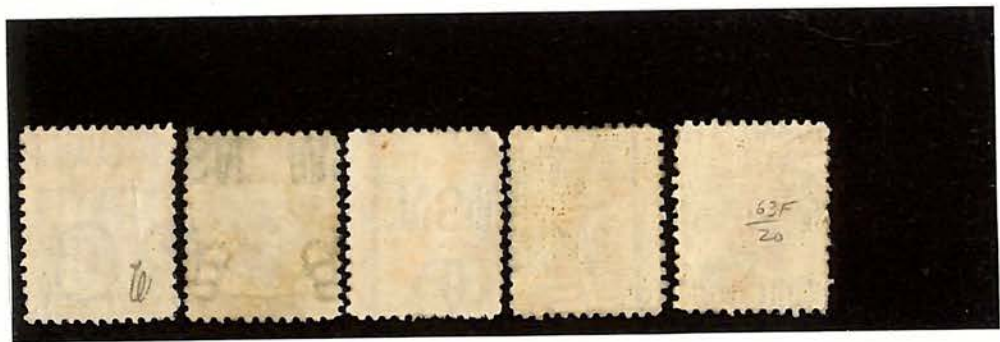

NEW SOUTH WALES

Queen Victoria
Unwatermarked, Bluish or Grayish Wove Paper
1852-55

Queen Victoria
Watermarked Double-lined Numeral
1854-55

NEW SOUTH WALES

Queen Victoria
1856

Queen Victoria
1859

Queen Victoria
Watermarked Double-lined Numeral
1860-63

NEW SOUTH WALES

Queen Victoria

Watermarked 5/~
Perforated 13
1861-80

Watermarked
Single-lined Numeral
1864

Unwatermarked
1862-65

Watermarked
Single-Lined Numeral
1863-64

Watermarked
Double-Lined Numeral
1862

Watermarked Single-Lined Numeral
1867

NEW SOUTH WALES

Queen Victoria

Watermarked Small Crown and 'NSW'

1871-84

Watermarked Large Crown and 'NSW'

1882-91

Blue Stamp Paper