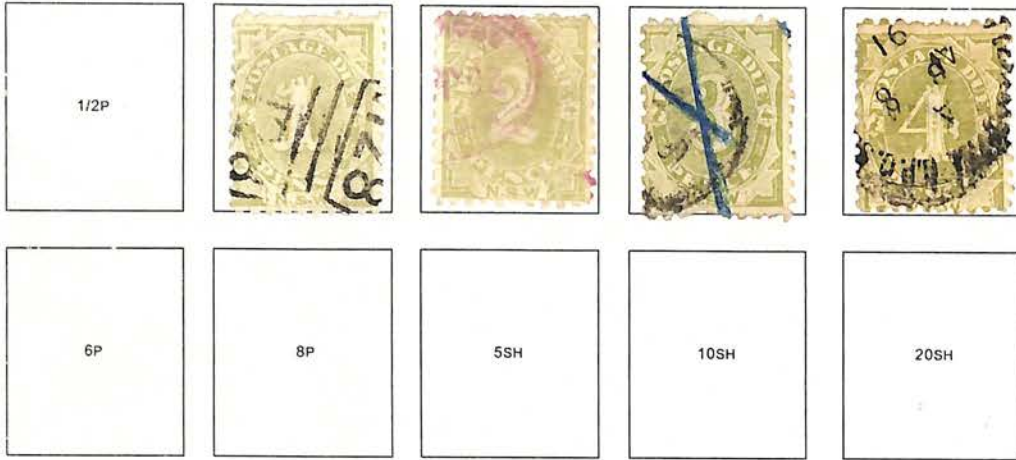

NEW SOUTH WALES

POSTAGE DUE STAMPS

Numerals of Value
1891-92