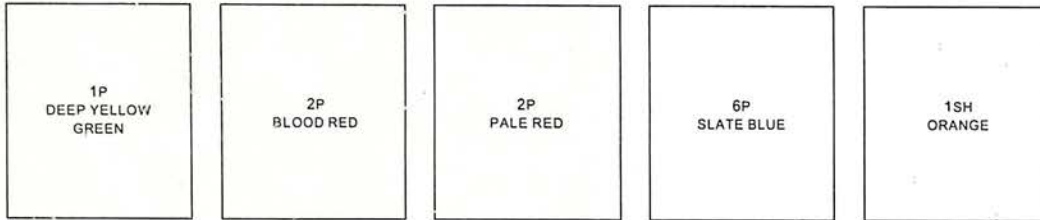

Type of 1855
Rouletted
1858-59

SOUTH AUSTRALIA

Queen Victoria
Rouletted
1860-69

1P DULL BLUE GREEN	1P SAGE GREEN	4P DULL VIOLET		6P GREENISH BLUE
	9P GRAY LILAC	BLUE SURCHARGE 10P ON 9P RED ORANGE	BLUE SURCHARGE 10P ON 9P YELLOW	BLACK SURCHARGE 10P ON 9P YELLOW
1SH RED BROWN		1SH BROWN	2SH CARMINE	