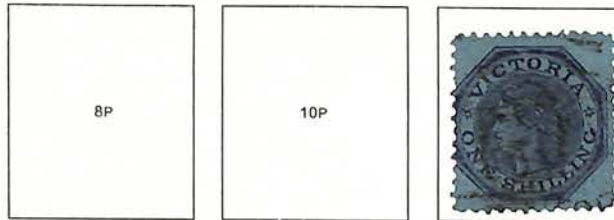

VICTORIA

Queen Victoria
Single-Lined Numeral Watermark
1863-67