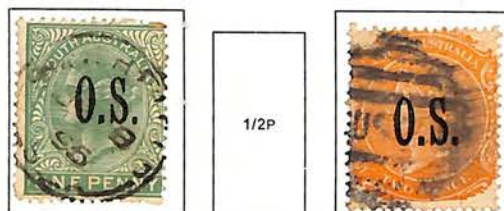

1891

Stamps of 1868-95 Overprinted in Black
Watermarked Crown and S. A. - Letters Close Together

Perforated 10, 11-1/2, 12-1/2, & Compound

1891-95

Perforated 15

1893

SOUTH AUSTRALIA

OFFICIAL STAMPS

FOR GENERAL USE

Stamps of 1868-95 Overprinted in Black
Watermarked Crown and S. A. - Letters Close Together

Perforated 13

1896

Overprinted in Dark Blue

Perforated 10

Regular Stamp of 1868 Overprinted in Black
Watermarked Short-Pointed Star