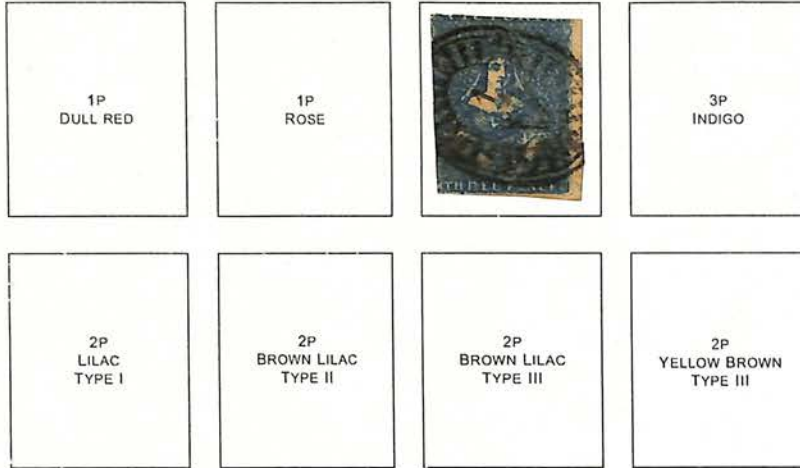

VICTORIA

Queen Victoria
Imperforate
1850