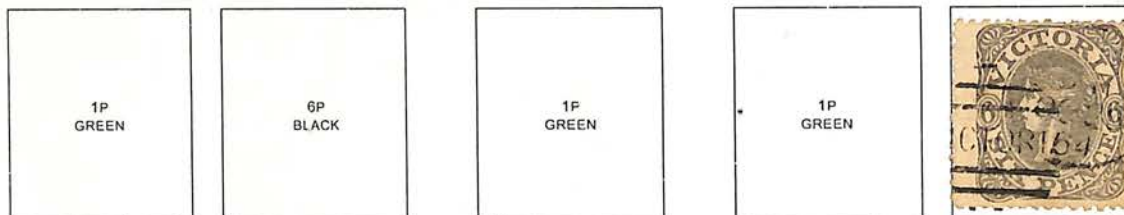

Queen Victoria
1861-63

Value in Words Watermark	Double-Lined Numeral Watermark	Single-Lined Numeral Watermark