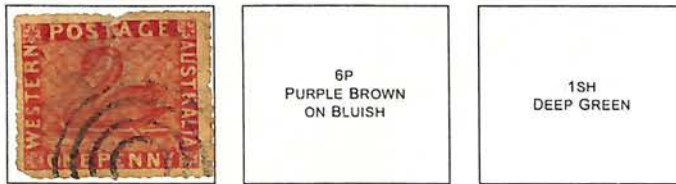

£ 2

45 SH

VICTORIA
POSTAL-FISCAL STAMPS

Coats of Arms
Engraved
1879-1900

Typographed

WESTERN AUSTRALIA

Swan Type of 1854
Watermarked Swan
Clean-Cut Perforations 14 to 16
1861

Rough Perforations 14 to 16