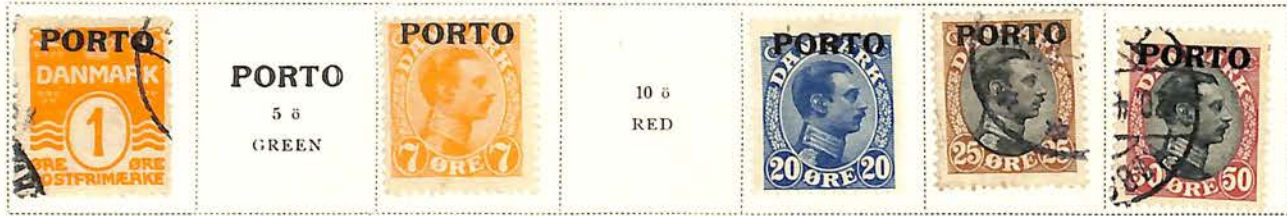

DENMARK

POSTAGE DUE STAMPS
Watermarked Multiple Crosses
1921