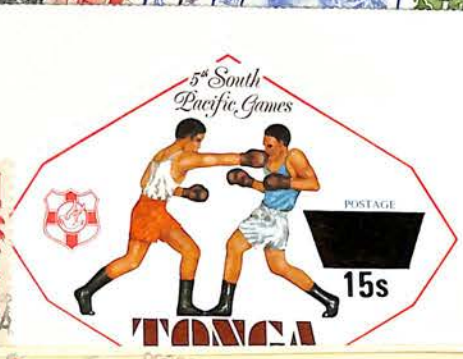

JA

CA

£75 Price \_\_\_\_\_

Style No GK 107A

Style No GK 107A

75<sup>th</sup> ANNIVERSARY OF POSTAL SERVICE  
1866-1966  
TUPOU COLLEGE

011

Vanagsel "1d"