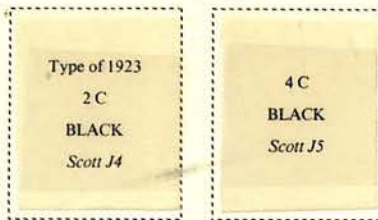

1923

Watermark 4

9/30

1965-72

Watermark 314

39

BRITISH HONDURAS

WAR TAX STAMPS