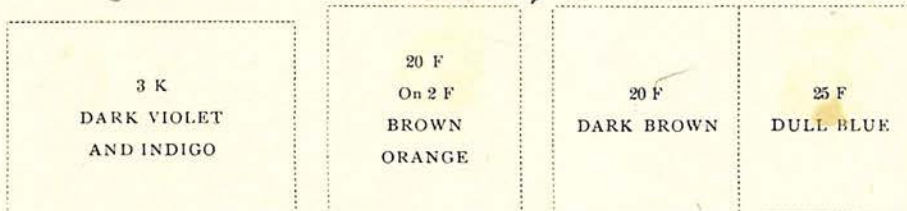

# HUNGARY

Watermarked Double Cross

1919

1/20 110 25 15 32 20 60

20 F  
DARK BROWN

50 E  
LILAC

3 K  
DARK VIOLET  
AND INDIGO

20 F  
On 2 F  
BROWN  
ORANGE