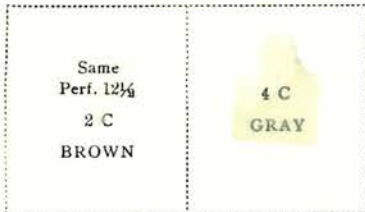

# CEYLON

Watermarked Crown and C. C.

1867

SG 71 b

1867-68

1872-80

1872

4 C  
GRAY