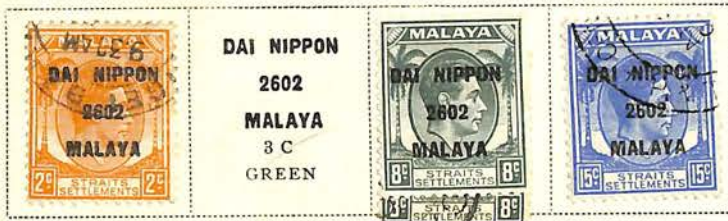

SELANGOR EXHIBITION DAI NIPPON 2602 MALAYA 8 C GRAY

61-14.25
62-14.25
63-14.25
64-18.15
65-18.15
68 21.40
+101.00
69-122.40
71
74-16.40

22.00

29.25
11.00

12.75
16.00

No. Value of both sets 1800
7m3d
19,000.

29.00

540

4.15
540

7 10-10

43

415

1185

N25

D-10 D1
UD 1

5485