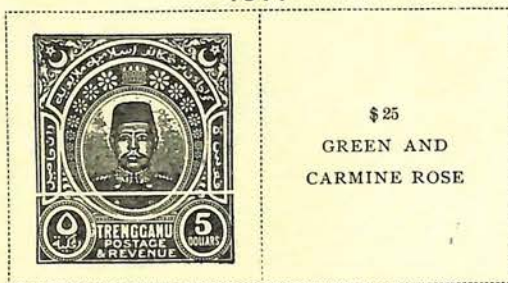

7.85

8 C ULTRAMARINE	10 C VIOLET ON YELLOW	20 C RED VIOLET AND VIOLET	50 C BLACK AND SEPIA ON GREEN	$1 RED AND BLACK ON BLUE

1911