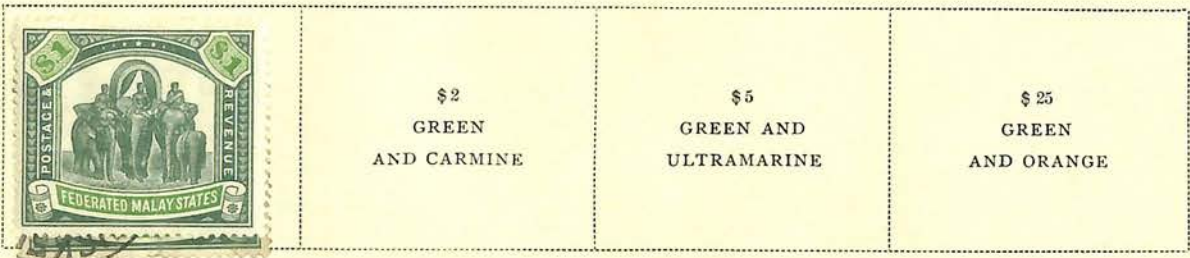

## Federated Malay States

Watermarked Multiple Crown and Script C. A.

1922-32

36.35

9.60

14.10

20.80

39.50