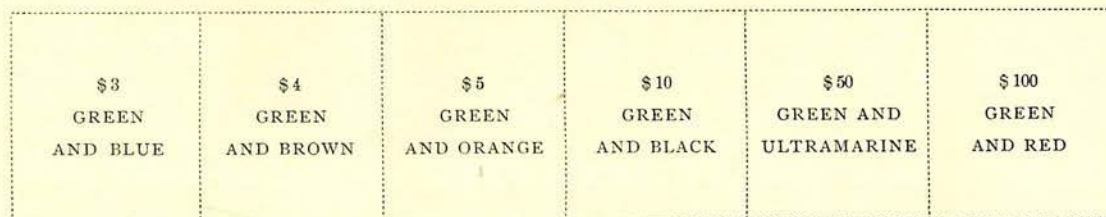

## Johore

Watermarked Multiple Crown and Script C. A.

1921-25

5.55

20.70

1926

1928

1936-40