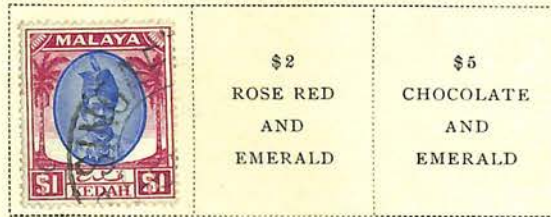

## Kedah

Watermarked Multiple Crown and Script C. A.  
1950

10.45

36.90

8.00

1952-55

34.60

1953