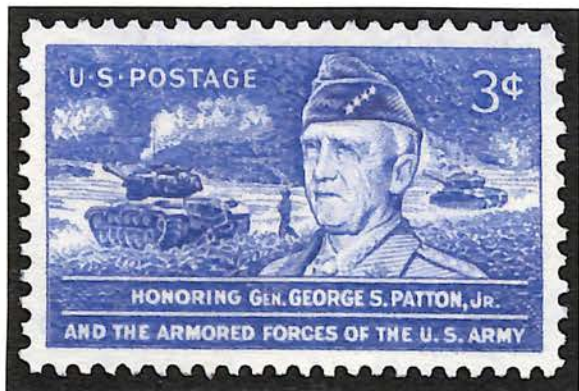

Copper brown

3c

1953

Scott 1028

GRADE: Superb 98, Mint OGNh

"it is genuine unused, o.g., never hinged."

GRADE: XF-Sup 95, Mint OGNh

"it is genuine unused, o.g., never hinged."