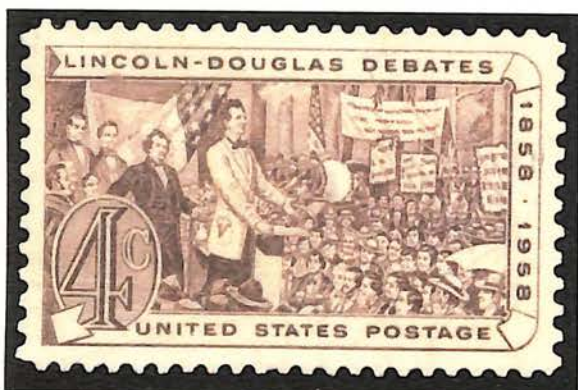

USA

GRADE: Gem 100, Mint OGnh

"it is genuine unused, o.g., never hinged."