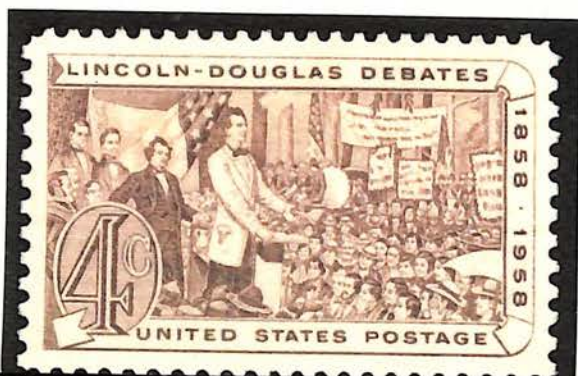

GRADE: Superb 98, Mint OGnh

"it is genuine unused, o.g., never hinged."