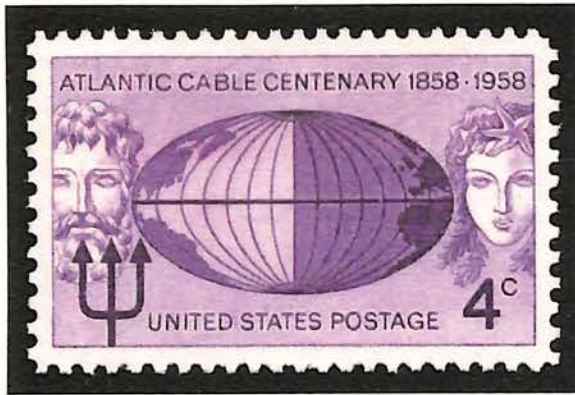

GRADE: Superb 98, Mint OGnh

"it is genuine unused, o.g., never hinged."