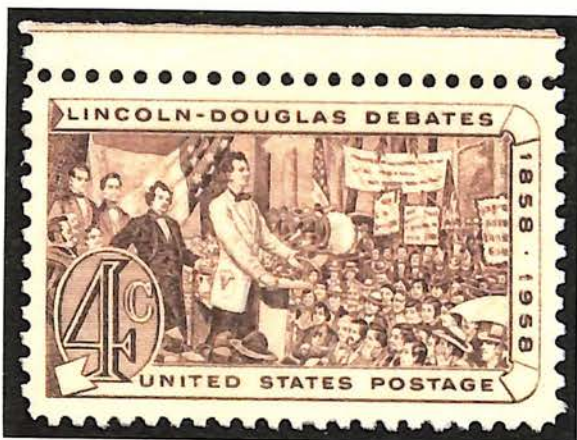

GRADE: Gem 100, Mint OGnh

"it is genuine unused, o.g., never hinged."