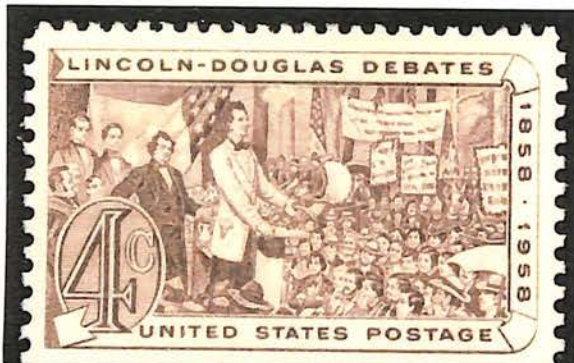

**GRADE: Superb 98, Mint OGnh**

"it is genuine unused, o.g., never hinged."

Scott 1115  
USA

1959

4c

Sepia

**GRADE: XF-Sup 95, Mint OGnh**

"it is genuine unused, o.g., never hinged."