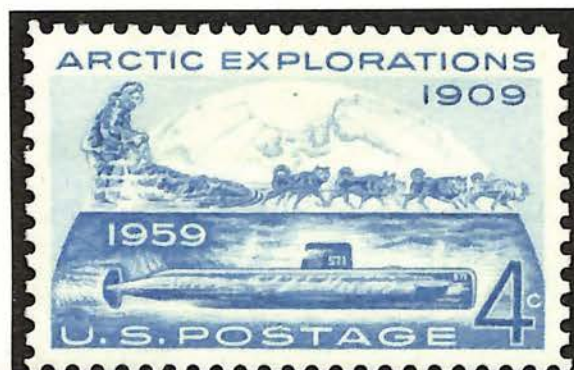

USA

GRADE: Gem 100, Mint OGnh

"it is genuine unused, o.g., never hinged."