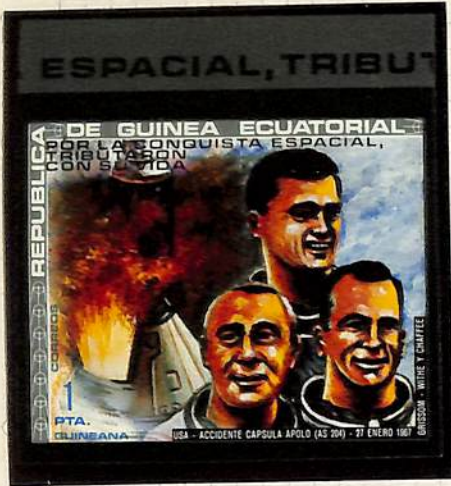

IMPERF SET IN COLORS OF ORIGINAL PERF SET AND
IMPERF SOUV.SHEET NORMALLY ISSUED PERF