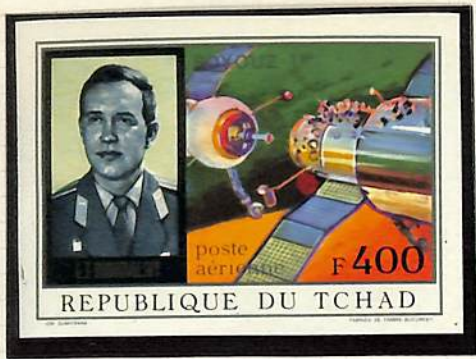

SOUVENIR SHEET
IMPERFORATE

IMPERFORATE