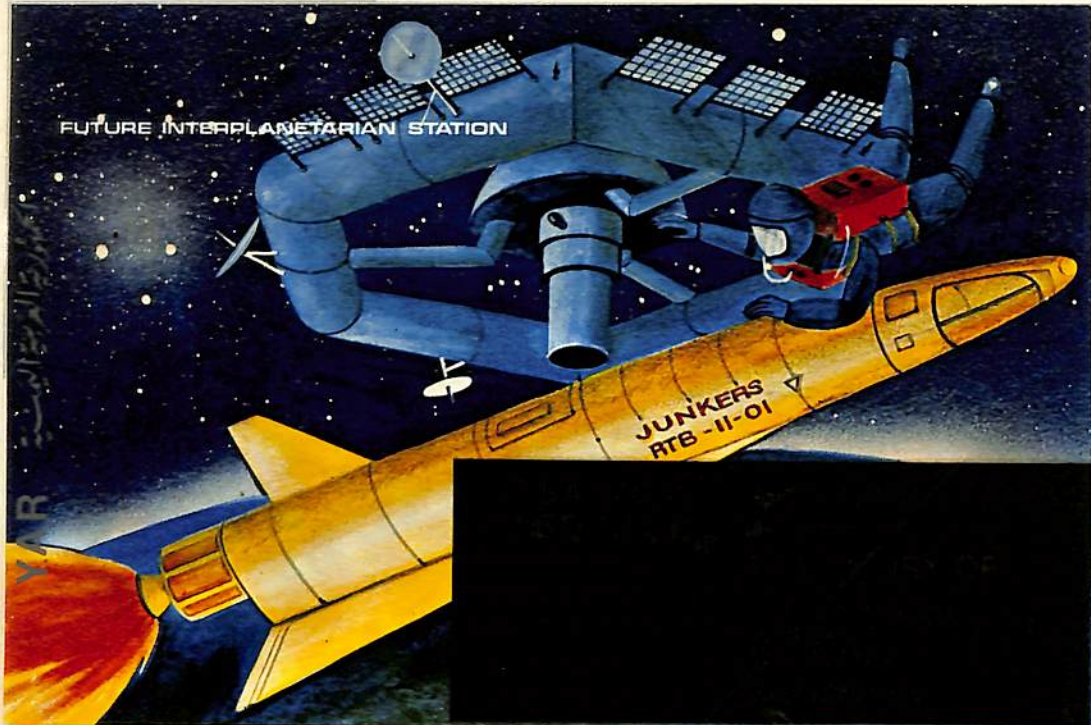

№ 3744

Y.A.R. الجمهورية العربية اليمنية