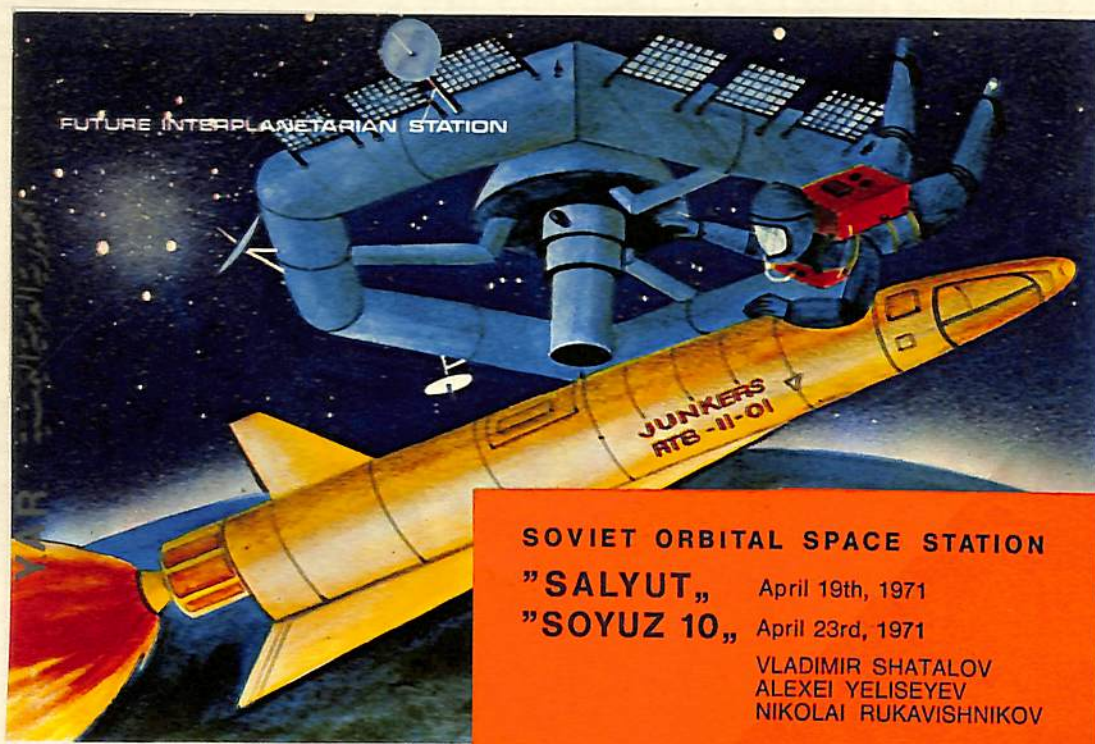

SOVIET ORBITAL SPACE STATION

"SALYUT," April 19th, 1971

"SOYUZ 10," April 23rd, 1971

VLADIMIR SHATALOV
ALEXEI YELISEYEV
NIKOLAI RUKAVISHNIKOV