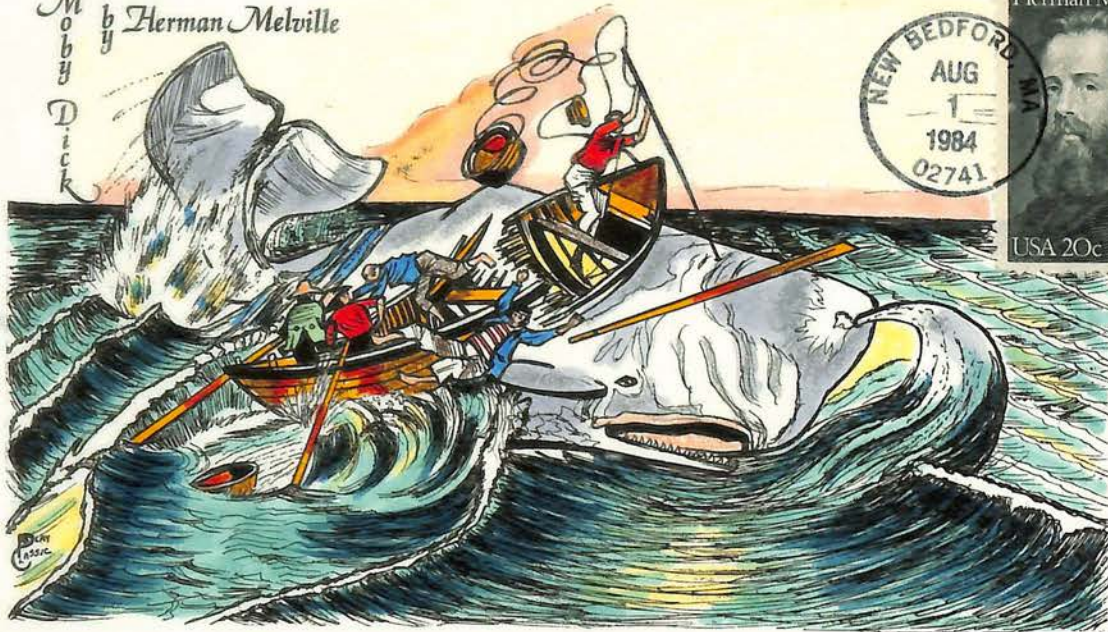

Moby Dick
by Herman Melville

NEW BEDFORD, MA
AUG 1 1984
02741

Alan B. Pasley No. 9/100

81
2094

50⁰⁰

HORACE MOSES
founder