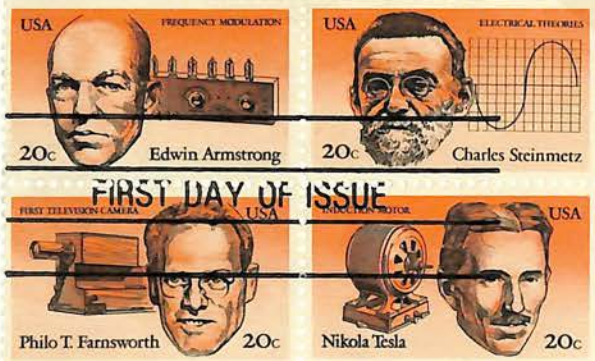

Inventors

WASHINGTON, DC
SEP
21
1983
20066

CLASSIC 54/100 James P. Prater

49
2055-58