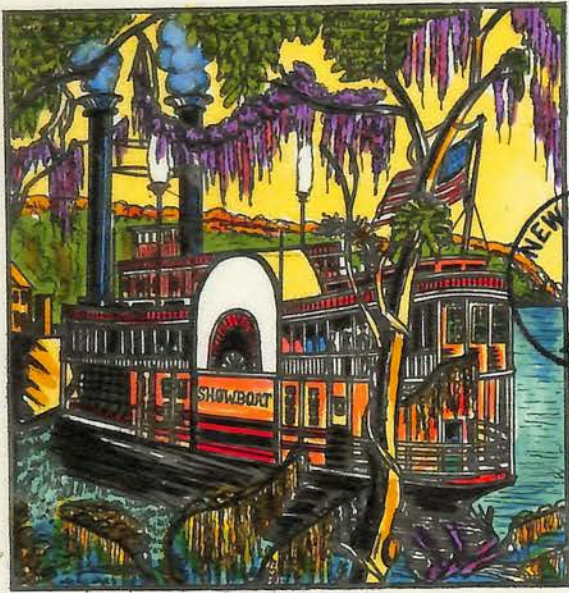

"Showboat" BY: JEROME KERN

NEW YORK, NY
JAN
23
1985
20001

JEROME KERN

Performing Arts USA

FIRST DAY OF ISSUE

P
Paslay
CLASSIC 9/100 *Kenneth Paslay*

3000

95
2110