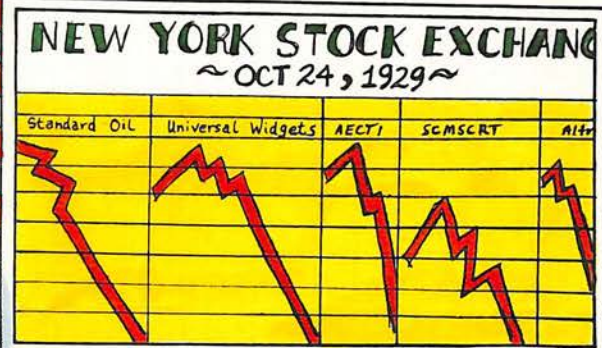

PASLAY CLASSIC CACHETS

9/106