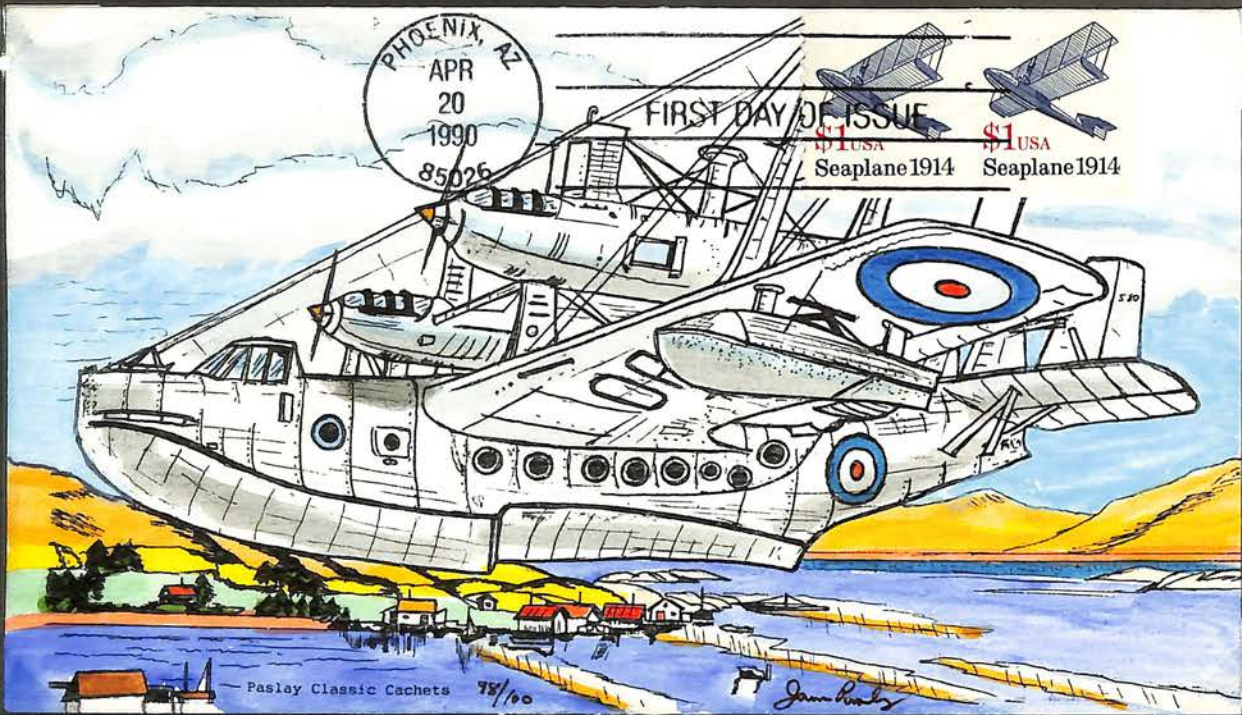

WESTERN MEADOWLARK ~ INDIAN PAINTBRUSH

FIRST DAY OF ISSUE

9/01

Paslay Classic Cachets / Reprint of Earlier Design

244
2444

Paslay Classic Cachets

64/108 Jambaly

2448A