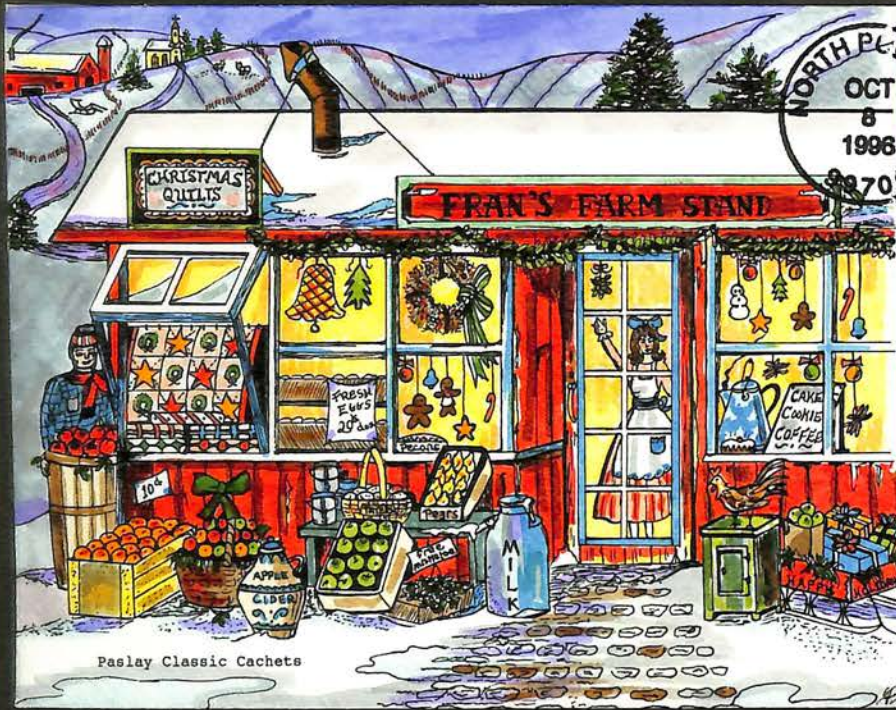

NORTH POLE, NY
OCT 8
1996
23705