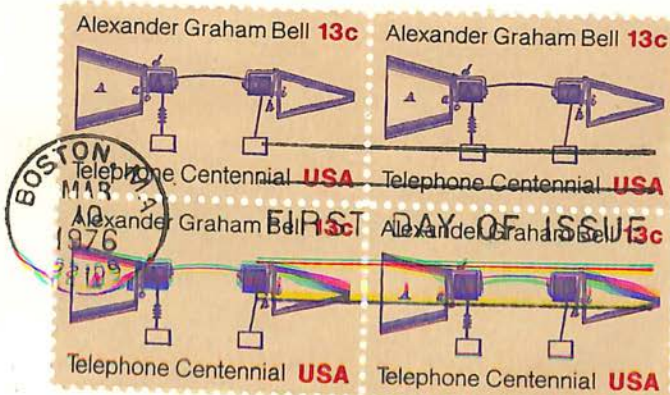

OFFICIAL DEDICATION and OPENING
— of the —
GEORGE WASHINGTON MEMORIAL BRIDGE

Connecting Fort Lee, N. J. with the City of
New York, N. Y. Oct. 24th and 25th 1931

"GREATEST SUSPENSION BRIDGE OF ALL"

Cachet Sponsored by the
FORT LEE BOARD of TRADE

RALPH DYER
338 TOM HUNTER ROAD
FORT LEE, NEW JERSEY

R. DYER

1007h
TELEPHONE ANNIVERSARY
MARCH 10th '76. BOSTON, MASS.